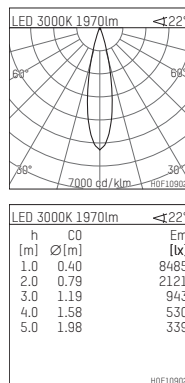

## 108 108 03 910 P | white

complx.150 | insider  
ceiling recessed luminaire  
LED | 28 W 3000 K

- ceiling recessed luminaire complx.150 insider
- with plasterboard panel and integrated installation frame
- with LED 2400 lm
- colour temperature: 3000 K
- colour rendering index: CRI >90
- L90 / B10 (50.000h)
- SDCM < 2
- net luminous flux: 1970 lm
- total load: 28 W
- luminous efficacy: 70,4 lm/W
- rotationsymmetrical light distribution, medium
- safety cable for reflector module
- darklight reflector of aluminium, mirror finish anodised
- cut of angle: 40 °
- beam angle: 25 °
- UGR: -6
- with external LED power unit, electronic, 220-240 V, 0/50/60 Hz
- power supply: supply cord with plug connection 2x5x2,5 mm², length: 360 mm
- housing of die cast aluminium
- safety glass, clear
- recessing ring of die cast aluminium
- length: 400 mm, width: 400 mm, height: 187 mm
- diameter: 153 mm
- recessing depth: 192 mm, ceiling thickness: 12.5 mm
- rotatable 360°, fixable setting
- weight: 3,2 kg
- protection rating: IP20
- protection class I
- 5 years Hoffmeister warranty
- Made in Germany
- certificates: manufactured according to DIN VDE 0711 / EN 60598, CE
- colour: white (RAL9016)
- 108 108 03 910 P