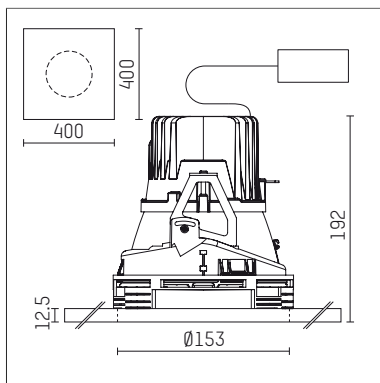

## 108 108 03 910 P | white

complx.150 | insider  
ceiling recessed luminaire  
LED | 28 W 3000 K

- ceiling recessed luminaire complx.150 insider
- with plasterboard panel and integrated installation frame
- with LED 2400 lm
- colour temperature: 3000 K
- colour rendering index: CRI >90
- L90 / B10 (50.000h)
- SDCM < 2
- net luminous flux: 1970 lm
- total load: 28 W
- luminous efficacy: 70,4 lm/W
- rotationsymmetrical light distribution, medium
- safety cable for reflector module
- darklight reflector of aluminium, mirror finish anodised
- cut of angle: 40 °
- beam angle: 25 °
- UGR: -6
- with external LED power unit, electronic, 220-240 V, 0/50/60 Hz
- power supply: supply cord with plug connection 2x5x2,5 mm², length: 360 mm
- housing of die cast aluminium
- safety glass, clear
- recessing ring of die cast aluminium
- length: 400 mm, width: 400 mm, height: 187 mm
- diameter: 153 mm
- recessing depth: 192 mm, ceiling thickness: 12.5 mm
- rotatable 360°, fixable setting
- weight: 3,2 kg
- protection rating: IP20
- protection class I
- 5 years Hoffmeister warranty
- Made in Germany
- certificates: manufactured according to DIN VDE 0711 / EN 60598, CE
- colour: white (RAL9016)
- 108 108 03 910 P