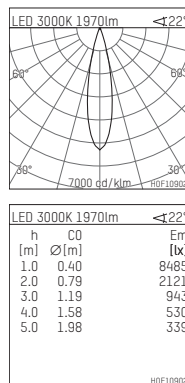

108 108 03 910 RD | white

complx.150 | rim
ceiling recessed luminaire
LED | 28 W 3000 K

- ceiling recessed luminaire complx.150 rim
- with a rim projecting over the ceiling
- for installation into suspended ceilings
- with LED 2400 lm
- colour temperature: 3000 K
- colour rendering index: CRI >90
- L90 / B10 (50.000h)
- SDCM < 2
- net luminous flux: 1970 lm
- total load: 28 W
- luminous efficacy: 70,4 lm/W
- rotationsymmetrical light distribution, medium
- safety cable for reflector module
- darklight reflector of aluminium, mirror finish anodised
- cut of angle: 40 °
- beam angle: 25 °
- UGR: -6
- with external LED power unit, electronic (DALI), 220-240 V, 0/50/60 Hz
- amplitude dimming
- dimming range: 100-1 %
- power supply: supply cord with plug connection 2x5x2,5 mm², length: 360 mm
- housing of die cast aluminium
- safety glass, clear
- recessing ring of die cast aluminium
- height: 185 mm
- diameter: 180 mm, recessing diameter: 170 mm
- recessing depth: 190 mm, ceiling thickness: 1-35 mm
- rotatable 360°, fixable setting
- weight: 1,33 kg
- protection rating: IP20
- protection class I
- 5 years Hoffmeister warranty
- Made in Germany
- certificates: manufactured according to DIN VDE 0711 / EN 60598, CE
- colour: white (RAL9016)
- 108 108 03 910 RD
