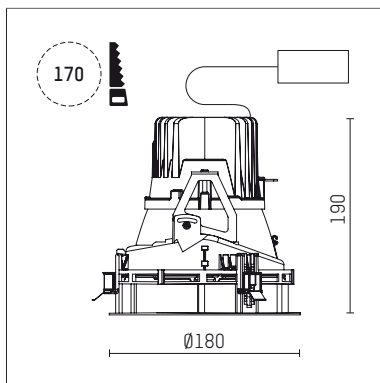

108 108 03 910 RD | white

complx.150 | rim
ceiling recessed luminaire
LED | 28 W 3000 K

- ceiling recessed luminaire complx.150 rim
- with a rim projecting over the ceiling
- for installation into suspended ceilings
- with LED 2400 lm
- colour temperature: 3000 K
- colour rendering index: CRI >90
- L90 / B10 (50.000h)
- SDCM < 2
- net luminous flux: 1970 lm
- total load: 28 W
- luminous efficacy: 70,4 lm/W
- rotationsymmetrical light distribution, medium
- safety cable for reflector module
- darklight reflector of aluminium, mirror finish anodised
- cut of angle: 40 °
- beam angle: 25 °
- UGR: -6
- with external LED power unit, electronic (DALI), 220-240 V, 0/50/60 Hz
- amplitude dimming
- dimming range: 100-1 %
- power supply: supply cord with plug connection 2x5x2,5 mm², length: 360 mm
- housing of die cast aluminium
- safety glass, clear
- recessing ring of die cast aluminium
- height: 185 mm
- diameter: 180 mm, recessing diameter: 170 mm
- recessing depth: 190 mm, ceiling thickness: 1-35 mm
- rotatable 360°, fixable setting
- weight: 1,33 kg
- protection rating: IP20
- protection class I
- 5 years Hoffmeister warranty
- Made in Germany
- certificates: manufactured according to DIN VDE 0711 / EN 60598, CE
- colour: white (RAL9016)
- 108 108 03 910 RD
