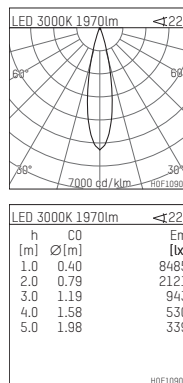

108 108 03 910 R | white

complx.150 | rim
ceiling recessed luminaire
LED | 28 W 3000 K

- ceiling recessed luminaire complx.150 rim
- with a rim projecting over the ceiling
- for installation into suspended ceilings
- with LED 2400 lm
- colour temperature: 3000 K
- colour rendering index: CRI >90
- L90 / B10 (50.000h)
- SDCM < 2
- net luminous flux: 1970 lm
- total load: 28 W
- luminous efficacy: 70,4 lm/W
- rotationsymmetrical light distribution, medium
- safety cable for reflector module
- darklight reflector of aluminium, mirror finish anodised
- cut of angle: 40 °
- beam angle: 25 °
- UGR: -6
- with external LED power unit, electronic, 220-240 V, 0/50/60 Hz
- power supply: supply cord with plug connection 2x5x2,5 mm², length: 360 mm
- housing of die cast aluminium
- safety glass, clear
- recessing ring of die cast aluminium
- height: 185 mm
- diameter: 180 mm, recessing diameter: 170 mm
- recessing depth: 190 mm, ceiling thickness: 1-35 mm
- rotatable 360°, fixable setting
- weight: 1,33 kg
- protection rating: IP20
- protection class I
- 5 years Hoffmeister warranty
- Made in Germany
- certificates: manufactured according to DIN VDE 0711 / EN 60598, CE
- colour: white (RAL9016)
- 108 108 03 910 R
