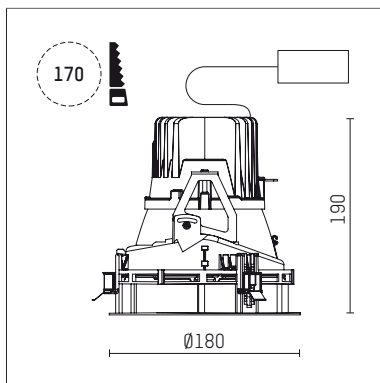

108 108 03 910 R | white

complx.150 | rim
ceiling recessed luminaire
LED | 28 W 3000 K

- ceiling recessed luminaire complx.150 rim
- with a rim projecting over the ceiling
- for installation into suspended ceilings
- with LED 2400 lm
- colour temperature: 3000 K
- colour rendering index: CRI >90
- L90 / B10 (50.000h)
- SDCM < 2
- net luminous flux: 1970 lm
- total load: 28 W
- luminous efficacy: 70,4 lm/W
- rotationsymmetrical light distribution, medium
- safety cable for reflector module
- darklight reflector of aluminium, mirror finish anodised
- cut of angle: 40 °
- beam angle: 25 °
- UGR: -6
- with external LED power unit, electronic, 220-240 V, 0/50/60 Hz
- power supply: supply cord with plug connection 2x5x2,5 mm², length: 360 mm
- housing of die cast aluminium
- safety glass, clear
- recessing ring of die cast aluminium
- height: 185 mm
- diameter: 180 mm, recessing diameter: 170 mm
- recessing depth: 190 mm, ceiling thickness: 1-35 mm
- rotatable 360°, fixable setting
- weight: 1,33 kg
- protection rating: IP20
- protection class I
- 5 years Hoffmeister warranty
- Made in Germany
- certificates: manufactured according to DIN VDE 0711 / EN 60598, CE
- colour: white (RAL9016)
- 108 108 03 910 R
