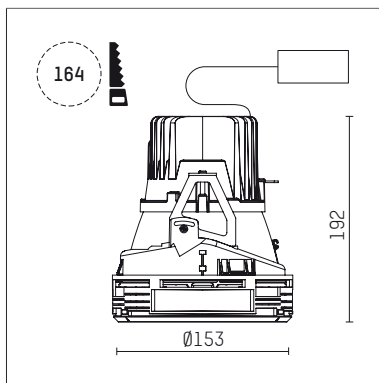

108 108 03 910 SD | white

complx.150 | insider
ceiling recessed luminaire
LED | 28 W 3000 K

- ceiling recessed luminaire complx.150 insider
- with ceiling-flush recessing ring
- for plastering into plasterboard ceilings
- with LED 2400 lm
- colour temperature: 3000 K
- colour rendering index: CRI >90
- L90 / B10 (50.000h)
- SDCM < 2
- net luminous flux: 1970 lm
- total load: 28 W
- luminous efficacy: 70,4 lm/W
- rotationsymmetrical light distribution, medium
- safety cable for reflector module
- darklight reflector of aluminium, mirror finish anodised
- cut of angle: 40 °
- beam angle: 25 °
- UGR: -6
- with external LED power unit, electronic (DALI), 220-240 V, 0/50/60 Hz
- amplitude dimming
- dimming range: 100-1 %
- power supply: supply cord with plug connection 2x5x2,5 mm², length: 360 mm
- housing of die cast aluminium
- safety glass, clear
- recessing ring of die cast aluminium
- height: 187 mm
- diameter: 153 mm, recessing diameter: 164 mm
- recessing depth: 192 mm, ceiling thickness: for 12.5/15/18/20/25 mm
- rotatable 360°, fixable setting
- weight: 1,3 kg
- protection rating: IP20
- protection class I
- 5 years Hoffmeister warranty
- Made in Germany
- certificates: manufactured according to DIN VDE 0711 / EN 60598, CE
- colour: white (RAL9016)
- 108 108 03 910 SD