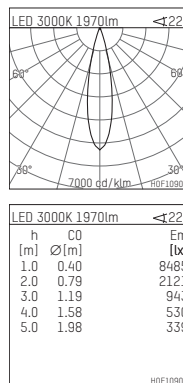

108 108 03 910 SD | white

complx.150 | insider
ceiling recessed luminaire
LED | 28 W 3000 K

- ceiling recessed luminaire complx.150 insider
- with ceiling-flush recessing ring
- for plastering into plasterboard ceilings
- with LED 2400 lm
- colour temperature: 3000 K
- colour rendering index: CRI >90
- L90 / B10 (50.000h)
- SDCM < 2
- net luminous flux: 1970 lm
- total load: 28 W
- luminous efficacy: 70,4 lm/W
- rotationsymmetrical light distribution, medium
- safety cable for reflector module
- darklight reflector of aluminium, mirror finish anodised
- cut of angle: 40 °
- beam angle: 25 °
- UGR: -6
- with external LED power unit, electronic (DALI), 220-240 V, 0/50/60 Hz
- amplitude dimming
- dimming range: 100-1 %
- power supply: supply cord with plug connection 2x5x2,5 mm², length: 360 mm
- housing of die cast aluminium
- safety glass, clear
- recessing ring of die cast aluminium
- height: 187 mm
- diameter: 153 mm, recessing diameter: 164 mm
- recessing depth: 192 mm, ceiling thickness: for 12.5/15/18/20/25 mm
- rotatable 360°, fixable setting
- weight: 1,3 kg
- protection rating: IP20
- protection class I
- 5 years Hoffmeister warranty
- Made in Germany
- certificates: manufactured according to DIN VDE 0711 / EN 60598, CE
- colour: white (RAL9016)
- 108 108 03 910 SD