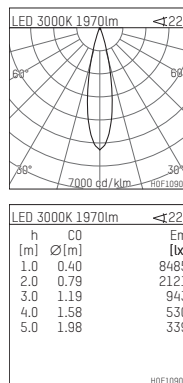

108 108 03 910 S | white

complx.150 | insider
ceiling recessed luminaire
LED | 28 W 3000 K

- ceiling recessed luminaire complx.150 insider
- with ceiling-flush recessing ring
- for plastering into plasterboard ceilings
- with LED 2400 lm
- colour temperature: 3000 K
- colour rendering index: CRI >90
- L90 / B10 (50.000h)
- SDCM < 2
- net luminous flux: 1970 lm
- total load: 28 W
- luminous efficacy: 70,4 lm/W
- rotationsymmetrical light distribution, medium
- safety cable for reflector module
- darklight reflector of aluminium, mirror finish anodised
- cut of angle: 40 °
- beam angle: 25 °
- UGR: -6
- with external LED power unit, electronic, 220-240 V, 0/50/60 Hz
- power supply: supply cord with plug connection 2x5x2,5 mm², length: 360 mm
- housing of die cast aluminium
- safety glass, clear
- recessing ring of die cast aluminium
- height: 187 mm
- diameter: 153 mm, recessing diameter: 164 mm
- recessing depth: 192 mm, ceiling thickness: for 12.5/15/18/20/25 mm
- rotatable 360°, fixable setting
- weight: 1,3 kg
- protection rating: IP20
- protection class I
- 5 years Hoffmeister warranty
- Made in Germany
- certificates: manufactured according to DIN VDE 0711 / EN 60598, CE
- colour: white (RAL9016)
- 108 108 03 910 S