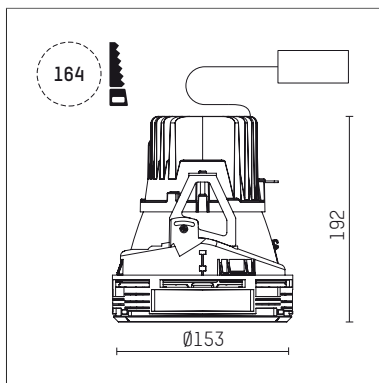

108 108 03 910 S | white

complx.150 | insider
ceiling recessed luminaire
LED | 28 W 3000 K

- ceiling recessed luminaire complx.150 insider
- with ceiling-flush recessing ring
- for plastering into plasterboard ceilings
- with LED 2400 lm
- colour temperature: 3000 K
- colour rendering index: CRI >90
- L90 / B10 (50.000h)
- SDCM < 2
- net luminous flux: 1970 lm
- total load: 28 W
- luminous efficacy: 70,4 lm/W
- rotationsymmetrical light distribution, medium
- safety cable for reflector module
- darklight reflector of aluminium, mirror finish anodised
- cut of angle: 40 °
- beam angle: 25 °
- UGR: -6
- with external LED power unit, electronic, 220-240 V, 0/50/60 Hz
- power supply: supply cord with plug connection 2x5x2,5 mm², length: 360 mm
- housing of die cast aluminium
- safety glass, clear
- recessing ring of die cast aluminium
- height: 187 mm
- diameter: 153 mm, recessing diameter: 164 mm
- recessing depth: 192 mm, ceiling thickness: for 12.5/15/18/20/25 mm
- rotatable 360°, fixable setting
- weight: 1,3 kg
- protection rating: IP20
- protection class I
- 5 years Hoffmeister warranty
- Made in Germany
- certificates: manufactured according to DIN VDE 0711 / EN 60598, CE
- colour: white (RAL9016)
- 108 108 03 910 S