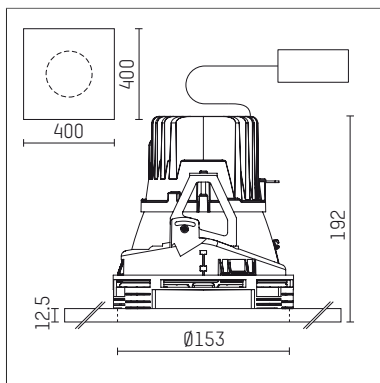

108 108 04 910 PD | white

complx.150 | insider
ceiling recessed luminaire
LED | 28 W 4000 K

- ceiling recessed luminaire complx.150 insider
- with plasterboard panel and integrated installation frame
- with LED 3150 lm
- colour temperature: 4000 K
- colour rendering index: CRI >80
- L90 / B10 (50.000h)
- SDCM < 2
- net luminous flux: 2580 lm
- total load: 28 W
- luminous efficacy: 92,1 lm/W
- rotationsymmetrical light distribution, medium
- safety cable for reflector module
- darklight reflector of aluminium, mirror finish anodised
- cut of angle: 40 °
- beam angle: 25 °
- UGR: -5
- with external LED power unit, electronic (DALI), 220-240 V, 0/50/60 Hz
- amplitude dimming
- dimming range: 100-1 %
- power supply: supply cord with plug connection 2x5x2,5 mm², length: 360 mm
- housing of die cast aluminium
- safety glass, clear
- recessing ring of die cast aluminium
- length: 400 mm, width: 400 mm, height: 155 mm
- diameter: 153 mm
- recessing depth: 192 mm, ceiling thickness: 12.5 mm
- rotatable 360°, fixable setting
- weight: 3,2 kg
- protection rating: IP20
- protection class I
- 5 years Hoffmeister warranty
- Made in Germany
- certificates: manufactured according to DIN VDE 0711 / EN 60598, CE
- colour: white (RAL9016)
- 108 108 04 910 PD
