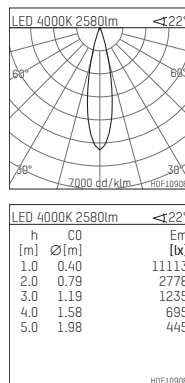

108 108 04 910 PD | white

complx.150 | insider
ceiling recessed luminaire
LED | 28 W 4000 K

- ceiling recessed luminaire complx.150 insider
- with plasterboard panel and integrated installation frame
- with LED 3150 lm
- colour temperature: 4000 K
- colour rendering index: CRI >80
- L90 / B10 (50.000h)
- SDCM < 2
- net luminous flux: 2580 lm
- total load: 28 W
- luminous efficacy: 92,1 lm/W
- rotationsymmetrical light distribution, medium
- safety cable for reflector module
- darklight reflector of aluminium, mirror finish anodised
- cut of angle: 40 °
- beam angle: 25 °
- UGR: -5
- with external LED power unit, electronic (DALI), 220-240 V, 0/50/60 Hz
- amplitude dimming
- dimming range: 100-1 %
- power supply: supply cord with plug connection 2x5x2,5 mm², length: 360 mm
- housing of die cast aluminium
- safety glass, clear
- recessing ring of die cast aluminium
- length: 400 mm, width: 400 mm, height: 155 mm
- diameter: 153 mm
- recessing depth: 192 mm, ceiling thickness: 12.5 mm
- rotatable 360°, fixable setting
- weight: 3,2 kg
- protection rating: IP20
- protection class I
- 5 years Hoffmeister warranty
- Made in Germany
- certificates: manufactured according to DIN VDE 0711 / EN 60598, CE
- colour: white (RAL9016)
- 108 108 04 910 PD
