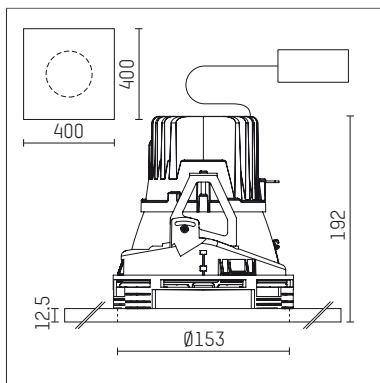

108 108 04 910 P | white

complx.150 | insider
ceiling recessed luminaire
LED | 28 W 4000 K

- ceiling recessed luminaire complx.150 insider
- with plasterboard panel and integrated installation frame
- with LED 3150 lm
- colour temperature: 4000 K
- colour rendering index: CRI >80
- L90 / B10 (50.000h)
- SDCM < 2
- net luminous flux: 2580 lm
- total load: 28 W
- luminous efficacy: 92,1 lm/W
- rotationsymmetrical light distribution, medium
- safety cable for reflector module
- darklight reflector of aluminium, mirror finish anodised
- cut of angle: 40 °
- beam angle: 25 °
- UGR: -5
- with external LED power unit, electronic, 220-240 V, 0/50/60 Hz
- power supply: supply cord with plug connection 2x5x2,5 mm², length: 360 mm
- housing of die cast aluminium
- safety glass, clear
- recessing ring of die cast aluminium
- length: 400 mm, width: 400 mm, height: 187 mm
- diameter: 153 mm
- recessing depth: 192 mm, ceiling thickness: 12.5 mm
- rotatable 360°, fixable setting
- weight: 3,2 kg
- protection rating: IP20
- protection class I
- 5 years Hoffmeister warranty
- Made in Germany
- certificates: manufactured according to DIN VDE 0711 / EN 60598, CE
- colour: white (RAL9016)
- 108 108 04 910 P
