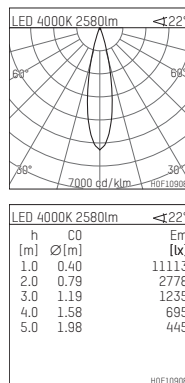

108 108 04 910 P | white

complx.150 | insider
ceiling recessed luminaire
LED | 28 W 4000 K

- ceiling recessed luminaire complx.150 insider
- with plasterboard panel and integrated installation frame
- with LED 3150 lm
- colour temperature: 4000 K
- colour rendering index: CRI >80
- L90 / B10 (50.000h)
- SDCM < 2
- net luminous flux: 2580 lm
- total load: 28 W
- luminous efficacy: 92,1 lm/W
- rotationsymmetrical light distribution, medium
- safety cable for reflector module
- darklight reflector of aluminium, mirror finish anodised
- cut of angle: 40 °
- beam angle: 25 °
- UGR: -5
- with external LED power unit, electronic, 220-240 V, 0/50/60 Hz
- power supply: supply cord with plug connection 2x5x2,5 mm², length: 360 mm
- housing of die cast aluminium
- safety glass, clear
- recessing ring of die cast aluminium
- length: 400 mm, width: 400 mm, height: 187 mm
- diameter: 153 mm
- recessing depth: 192 mm, ceiling thickness: 12.5 mm
- rotatable 360°, fixable setting
- weight: 3,2 kg
- protection rating: IP20
- protection class I
- 5 years Hoffmeister warranty
- Made in Germany
- certificates: manufactured according to DIN VDE 0711 / EN 60598, CE
- colour: white (RAL9016)
- 108 108 04 910 P
