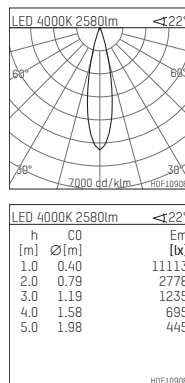

108 108 04 910 RD | white

complx.150 | rim
ceiling recessed luminaire
LED | 28 W 4000 K

- ceiling recessed luminaire complx.150 rim
- with a rim projecting over the ceiling
- for installation into suspended ceilings
- with LED 3150 lm
- colour temperature: 4000 K
- colour rendering index: CRI >80
- L90 / B10 (50.000h)
- SDCM < 2
- net luminous flux: 2580 lm
- total load: 28 W
- luminous efficacy: 92,1 lm/W
- rotationsymmetrical light distribution, medium
- safety cable for reflector module
- darklight reflector of aluminium, mirror finish anodised
- cut of angle: 40 °
- beam angle: 25 °
- UGR: -5
- with external LED power unit, electronic (DALI), 220-240 V, 0/50/60 Hz
- amplitude dimming
- dimming range: 100-1 %
- power supply: supply cord with plug connection 2x5x2,5 mm², length: 360 mm
- housing of die cast aluminium
- safety glass, clear
- recessing ring of die cast aluminium
- height: 185 mm
- diameter: 180 mm, recessing diameter: 170 mm
- recessing depth: 190 mm, ceiling thickness: 1-35 mm
- rotatable 360°, fixable setting
- weight: 1,33 kg
- protection rating: IP20
- protection class I
- 5 years Hoffmeister warranty
- Made in Germany
- certificates: manufactured according to DIN VDE 0711 / EN 60598, CE
- colour: white (RAL9016)
- 108 108 04 910 RD
