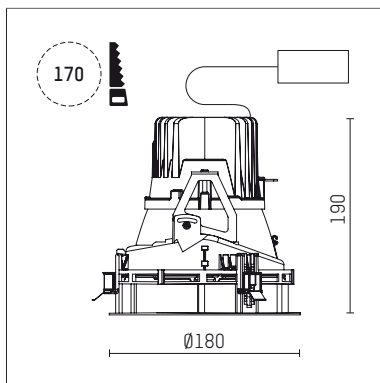

108 108 04 910 RD | white

complx.150 | rim
ceiling recessed luminaire
LED | 28 W 4000 K

- ceiling recessed luminaire complx.150 rim
- with a rim projecting over the ceiling
- for installation into suspended ceilings
- with LED 3150 lm
- colour temperature: 4000 K
- colour rendering index: CRI >80
- L90 / B10 (50.000h)
- SDCM < 2
- net luminous flux: 2580 lm
- total load: 28 W
- luminous efficacy: 92,1 lm/W
- rotationsymmetrical light distribution, medium
- safety cable for reflector module
- darklight reflector of aluminium, mirror finish anodised
- cut of angle: 40 °
- beam angle: 25 °
- UGR: -5
- with external LED power unit, electronic (DALI), 220-240 V, 0/50/60 Hz
- amplitude dimming
- dimming range: 100-1 %
- power supply: supply cord with plug connection 2x5x2,5 mm², length: 360 mm
- housing of die cast aluminium
- safety glass, clear
- recessing ring of die cast aluminium
- height: 185 mm
- diameter: 180 mm, recessing diameter: 170 mm
- recessing depth: 190 mm, ceiling thickness: 1-35 mm
- rotatable 360°, fixable setting
- weight: 1,33 kg
- protection rating: IP20
- protection class I
- 5 years Hoffmeister warranty
- Made in Germany
- certificates: manufactured according to DIN VDE 0711 / EN 60598, CE
- colour: white (RAL9016)
- 108 108 04 910 RD
