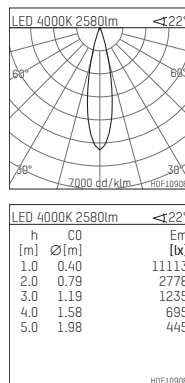

108 108 04 910 SD | white

complx.150 | insider
ceiling recessed luminaire
LED | 28 W 4000 K

- ceiling recessed luminaire complx.150 insider
- with ceiling-flush recessing ring
- for plastering into plasterboard ceilings
- with LED 3150 lm
- colour temperature: 4000 K
- colour rendering index: CRI >80
- L90 / B10 (50.000h)
- SDCM < 2
- net luminous flux: 2580 lm
- total load: 28 W
- luminous efficacy: 92,1 lm/W
- rotationsymmetrical light distribution, medium
- safety cable for reflector module
- darklight reflector of aluminium, mirror finish anodised
- cut of angle: 40 °
- beam angle: 25 °
- UGR: -5
- with external LED power unit, electronic (DALI), 220-240 V, 0/50/60 Hz
- amplitude dimming
- dimming range: 100-1 %
- power supply: supply cord with plug connection 2x5x2,5 mm², length: 360 mm
- housing of die cast aluminium
- safety glass, clear
- recessing ring of die cast aluminium
- height: 187 mm
- diameter: 153 mm, recessing diameter: 164 mm
- recessing depth: 192 mm, ceiling thickness: for 12.5/15/18/20/25 mm
- rotatable 360°, fixable setting
- weight: 1,3 kg
- protection rating: IP20
- protection class I
- 5 years Hoffmeister warranty
- Made in Germany
- certificates: manufactured according to DIN VDE 0711 / EN 60598, CE
- colour: white (RAL9016)
- 108 108 04 910 SD