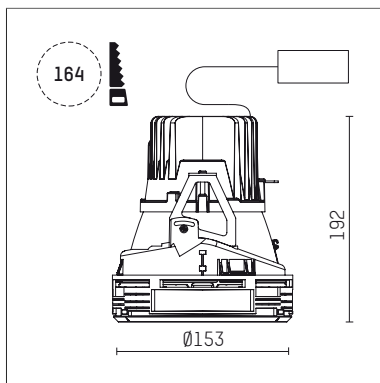

108 108 04 910 SD | white

complx.150 | insider
ceiling recessed luminaire
LED | 28 W 4000 K

- ceiling recessed luminaire complx.150 insider
- with ceiling-flush recessing ring
- for plastering into plasterboard ceilings
- with LED 3150 lm
- colour temperature: 4000 K
- colour rendering index: CRI >80
- L90 / B10 (50.000h)
- SDCM < 2
- net luminous flux: 2580 lm
- total load: 28 W
- luminous efficacy: 92,1 lm/W
- rotationsymmetrical light distribution, medium
- safety cable for reflector module
- darklight reflector of aluminium, mirror finish anodised
- cut of angle: 40 °
- beam angle: 25 °
- UGR: -5
- with external LED power unit, electronic (DALI), 220-240 V, 0/50/60 Hz
- amplitude dimming
- dimming range: 100-1 %
- power supply: supply cord with plug connection 2x5x2,5 mm², length: 360 mm
- housing of die cast aluminium
- safety glass, clear
- recessing ring of die cast aluminium
- height: 187 mm
- diameter: 153 mm, recessing diameter: 164 mm
- recessing depth: 192 mm, ceiling thickness: for 12.5/15/18/20/25 mm
- rotatable 360°, fixable setting
- weight: 1,3 kg
- protection rating: IP20
- protection class I
- 5 years Hoffmeister warranty
- Made in Germany
- certificates: manufactured according to DIN VDE 0711 / EN 60598, CE
- colour: white (RAL9016)
- 108 108 04 910 SD