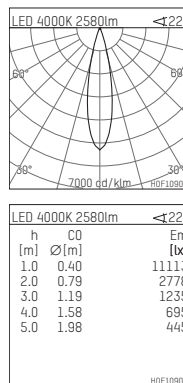

108 108 04 910 S | white

complx.150 | insider
ceiling recessed luminaire
LED | 28 W 4000 K

- ceiling recessed luminaire complx.150 insider
- with ceiling-flush recessing ring
- for plastering into plasterboard ceilings
- with LED 3150 lm
- colour temperature: 4000 K
- colour rendering index: CRI >80
- L90 / B10 (50.000h)
- SDCM < 2
- net luminous flux: 2580 lm
- total load: 28 W
- luminous efficacy: 92,1 lm/W
- rotationsymmetrical light distribution, medium
- safety cable for reflector module
- darklight reflector of aluminium, mirror finish anodised
- cut of angle: 40 °
- beam angle: 25 °
- UGR: -5
- with external LED power unit, electronic, 220-240 V, 0/50/60 Hz
- power supply: supply cord with plug connection 2x5x2,5 mm², length: 360 mm
- housing of die cast aluminium
- safety glass, clear
- recessing ring of die cast aluminium
- height: 187 mm
- diameter: 153 mm, recessing diameter: 164 mm
- recessing depth: 192 mm, ceiling thickness: for 12.5/15/18/20/25 mm
- rotatable 360°, fixable setting
- weight: 1,3 kg
- protection rating: IP20
- protection class I
- 5 years Hoffmeister warranty
- Made in Germany
- certificates: manufactured according to DIN VDE 0711 / EN 60598, CE
- colour: white (RAL9016)
- 108 108 04 910 S