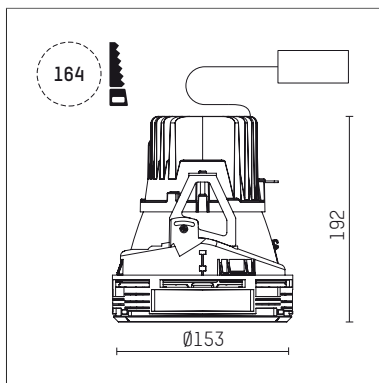

108 108 04 910 S | white

complx.150 | insider
ceiling recessed luminaire
LED | 28 W 4000 K

- ceiling recessed luminaire complx.150 insider
- with ceiling-flush recessing ring
- for plastering into plasterboard ceilings
- with LED 3150 lm
- colour temperature: 4000 K
- colour rendering index: CRI >80
- L90 / B10 (50.000h)
- SDCM < 2
- net luminous flux: 2580 lm
- total load: 28 W
- luminous efficacy: 92,1 lm/W
- rotationsymmetrical light distribution, medium
- safety cable for reflector module
- darklight reflector of aluminium, mirror finish anodised
- cut of angle: 40 °
- beam angle: 25 °
- UGR: -5
- with external LED power unit, electronic, 220-240 V, 0/50/60 Hz
- power supply: supply cord with plug connection 2x5x2,5 mm², length: 360 mm
- housing of die cast aluminium
- safety glass, clear
- recessing ring of die cast aluminium
- height: 187 mm
- diameter: 153 mm, recessing diameter: 164 mm
- recessing depth: 192 mm, ceiling thickness: for 12.5/15/18/20/25 mm
- rotatable 360°, fixable setting
- weight: 1,3 kg
- protection rating: IP20
- protection class I
- 5 years Hoffmeister warranty
- Made in Germany
- certificates: manufactured according to DIN VDE 0711 / EN 60598, CE
- colour: white (RAL9016)
- 108 108 04 910 S