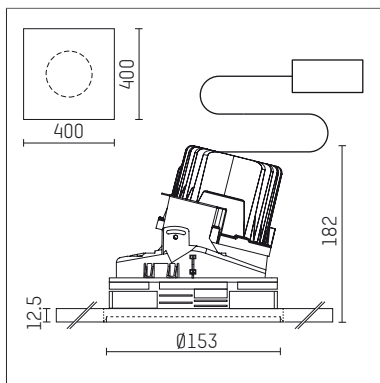

108 111 04 910 P | white

complx.150 | insider
lens wall floodlight
LED | 28 W 4000 K

- lens wall floodlight complx.150 insider
- with integrated lens system for homogenous wall illumination
- with plasterboard panel and integrated installation frame
- for installation into suspended ceilings
- LED 2400 lm
- colour temperature: 4000 K
- L90 / B10 (50.000h)
- SDCM < 3
- net luminous flux: 1480 lm
- total load: 28 W
- luminous efficacy: 52,9 lm/W
- asymmetrical light distribution
- safety cable for reflector module
- soft-lens optic with secondary reflector
- darklight reflector of aluminium, mirror finish anodised
- UGR: 24
- with external LED power unit, electronic, 220-240 V, 0/50/60 Hz
- power supply: supply cord with plug connection 2x5x2,5 mm², length: 360 mm
- suitable for through wiring
- housing of die cast aluminium
- safety glass
- recessing ring of die cast aluminium
- length: 400 mm, width: 400 mm, height: 173 mm
- diameter: 153 mm
- recessing depth: 182 mm, ceiling thickness: 12.5 mm
- rotatable 360°, fixable setting
- weight: 0 kg
- protection rating: IP20
- protection class I
- 5 years Hoffmeister warranty
- Made in Germany
- certificates: manufactured according to DIN VDE 0711 / EN 60598, CE
- colour: white (RAL9016)
- 108 111 04 910 P
