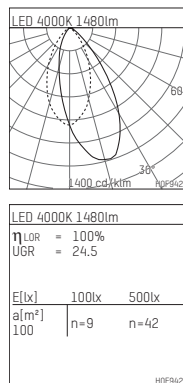

108 111 04 910 P | white

complx.150 | insider
lens wall floodlight
LED | 28 W 4000 K

- lens wall floodlight complx.150 insider
- with integrated lens system for homogenous wall illumination
- with plasterboard panel and integrated installation frame
- for installation into suspended ceilings
- LED 2400 lm
- colour temperature: 4000 K
- L90 / B10 (50.000h)
- SDCM < 3
- net luminous flux: 1480 lm
- total load: 28 W
- luminous efficacy: 52,9 lm/W
- asymmetrical light distribution
- safety cable for reflector module
- soft-lens optic with secondary reflector
- darklight reflector of aluminium, mirror finish anodised
- UGR: 24
- with external LED power unit, electronic, 220-240 V, 0/50/60 Hz
- power supply: supply cord with plug connection 2x5x2,5 mm², length: 360 mm
- suitable for through wiring
- housing of die cast aluminium
- safety glass
- recessing ring of die cast aluminium
- length: 400 mm, width: 400 mm, height: 173 mm
- diameter: 153 mm
- recessing depth: 182 mm, ceiling thickness: 12.5 mm
- rotatable 360°, fixable setting
- weight: 0 kg
- protection rating: IP20
- protection class I
- 5 years Hoffmeister warranty
- Made in Germany
- certificates: manufactured according to DIN VDE 0711 / EN 60598, CE
- colour: white (RAL9016)
- 108 111 04 910 P
