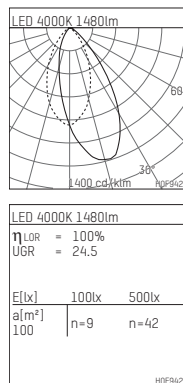

## 108 111 04 910 SD | white

complx.150 | insider  
lens wall floodlight  
LED | 28 W 4000 K

- lens wall floodlight complx.150 insider
- with integrated lens system for homogenous wall illumination
- with ceiling-flush recessing ring
- for plastering into plasterboard ceilings
- LED 2400 lm
- colour temperature: 4000 K
- L90 / B10 (50.000h)
- SDCM < 3
- net luminous flux: 1480 lm
- total load: 28 W
- luminous efficacy: 52,9 lm/W
- asymmetrical light distribution
- safety cable for reflector module
- soft-lens optic with secondary reflector
- darklight reflector of aluminium, mirror finish anodised
- UGR: 24
- with external LED power unit, electronic (DALI), 220-240 V, 0/50/60 Hz
- amplitude dimming
- dimming range: 100-1 %
- power supply: supply cord with plug connection 2x5x2,5 mm<sup>2</sup>, length: 360 mm
- suitable for through wiring
- housing of die cast aluminium
- safety glass
- recessing ring of die cast aluminium
- height: 173 mm
- diameter: 153 mm, recessing diameter: 164 mm
- recessing depth: 182 mm, ceiling thickness: for 12.5/15/18/20/25 mm
- rotatable 360°, fixable setting
- weight: 2,3 kg
- protection rating: IP20
- protection class I
- 5 years Hoffmeister warranty
- Made in Germany
- certificates: manufactured according to DIN VDE 0711 / EN 60598, CE
- colour: white (RAL9016)
- 108 111 04 910 SD