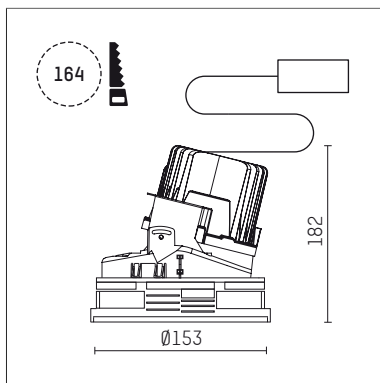

## 108 111 04 910 SD | white

complx.150 | insider  
lens wall floodlight  
LED | 28 W 4000 K

- lens wall floodlight complx.150 insider
- with integrated lens system for homogenous wall illumination
- with ceiling-flush recessing ring
- for plastering into plasterboard ceilings
- LED 2400 lm
- colour temperature: 4000 K
- L90 / B10 (50.000h)
- SDCM < 3
- net luminous flux: 1480 lm
- total load: 28 W
- luminous efficacy: 52,9 lm/W
- asymmetrical light distribution
- safety cable for reflector module
- soft-lens optic with secondary reflector
- darklight reflector of aluminium, mirror finish anodised
- UGR: 24
- with external LED power unit, electronic (DALI), 220-240 V, 0/50/60 Hz
- amplitude dimming
- dimming range: 100-1 %
- power supply: supply cord with plug connection 2x5x2,5 mm<sup>2</sup>, length: 360 mm
- suitable for through wiring
- housing of die cast aluminium
- safety glass
- recessing ring of die cast aluminium
- height: 173 mm
- diameter: 153 mm, recessing diameter: 164 mm
- recessing depth: 182 mm, ceiling thickness: for 12.5/15/18/20/25 mm
- rotatable 360°, fixable setting
- weight: 2,3 kg
- protection rating: IP20
- protection class I
- 5 years Hoffmeister warranty
- Made in Germany
- certificates: manufactured according to DIN VDE 0711 / EN 60598, CE
- colour: white (RAL9016)
- 108 111 04 910 SD