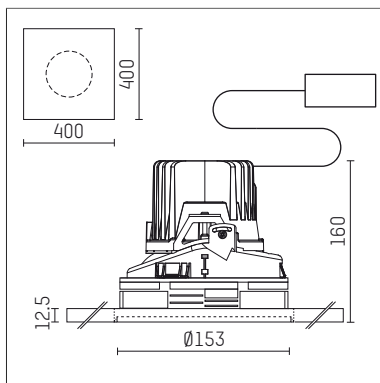

## 108 113 02 910 PD | white

complx.150 | insider  
ceiling recessed luminaire  
LED | 28 W 2700 K

- ceiling recessed luminaire complx.150 insider
- with plasterboard panel and integrated installation frame
- with LED 1850 lm
- colour temperature: 2700 K
- colour rendering index: CRI >90
- L90 / B10 (50.000h)
- SDCM < 3
- net luminous flux: 1450 lm
- total load: 28 W
- luminous efficacy: 51,8 lm/W
- rotationsymmetrical light distribution, flood
- safety cable for reflector module
- darklight reflector of aluminium, mirror finish anodised
- cut of angle: 30 °
- UGR: 17
- with external LED power unit, electronic (DALI), 220-240 V, 0/50/60 Hz
- amplitude dimming
- dimming range: 100-1 %
- power supply: supply cord with plug connection 2x5x2,5 mm², length: 360 mm
- housing of die cast aluminium
- recessing ring of die cast aluminium
- length: 400 mm, width: 400 mm, height: 155 mm
- diameter: 153 mm
- recessing depth: 160 mm, ceiling thickness: 12.5 mm
- rotatable 360°, fixable setting
- weight: 3,2 kg
- protection rating: IP20
- protection class I
- 5 years Hoffmeister warranty
- Made in Germany
- certificates: manufactured according to DIN VDE 0711 / EN 60598, CE
- colour: white (RAL9016)
- 108 113 02 910 PD