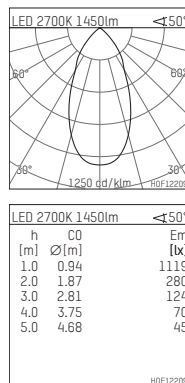

## 108 113 02 910 PD | white

complx.150 | insider  
ceiling recessed luminaire  
LED | 28 W 2700 K

- ceiling recessed luminaire complx.150 insider
- with plasterboard panel and integrated installation frame
- with LED 1850 lm
- colour temperature: 2700 K
- colour rendering index: CRI >90
- L90 / B10 (50.000h)
- SDCM < 3
- net luminous flux: 1450 lm
- total load: 28 W
- luminous efficacy: 51,8 lm/W
- rotationsymmetrical light distribution, flood
- safety cable for reflector module
- darklight reflector of aluminium, mirror finish anodised
- cut of angle: 30 °
- UGR: 17
- with external LED power unit, electronic (DALI), 220-240 V, 0/50/60 Hz
- amplitude dimming
- dimming range: 100-1 %
- power supply: supply cord with plug connection 2x5x2,5 mm², length: 360 mm
- housing of die cast aluminium
- recessing ring of die cast aluminium
- length: 400 mm, width: 400 mm, height: 155 mm
- diameter: 153 mm
- recessing depth: 160 mm, ceiling thickness: 12.5 mm
- rotatable 360°, fixable setting
- weight: 3,2 kg
- protection rating: IP20
- protection class I
- 5 years Hoffmeister warranty
- Made in Germany
- certificates: manufactured according to DIN VDE 0711 / EN 60598, CE
- colour: white (RAL9016)
- 108 113 02 910 PD