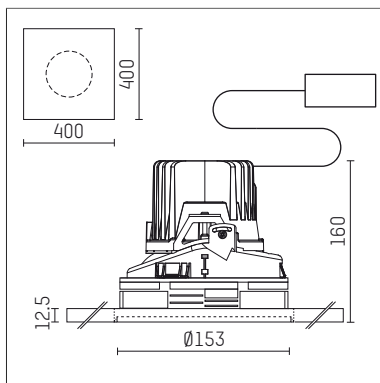

## 108 113 02 910 P | white

complx.150 | insider  
ceiling recessed luminaire  
LED | 28 W 2700 K

- ceiling recessed luminaire complx.150 insider
- 153 x 160
- with plasterboard panel and integrated installation frame
- with LED 1850 lm
- colour temperature: 2700 K
- colour rendering index: CRI >90
- L90 / B10 (50.000h)
- SDCM < 3
- net luminous flux: 1450 lm
- total load: 28 W
- luminous efficacy: 51,8 lm/W
- rotationsymmetrical light distribution, flood
- safety cable for reflector module
- darklight reflector of aluminium, mirror finish anodised
- cut of angle: 30 °
- UGR: 17
- with external LED power unit, electronic, 220-240 V, 0/50/60 Hz
- power supply: supply cord with plug connection 2x5x2,5 mm<sup>2</sup>, length: 360 mm
- housing of die cast aluminium
- recessing ring of die cast aluminium
- length: 400 mm, width: 400 mm, height: 155 mm
- diameter: 153 mm
- recessing depth: 160 mm, ceiling thickness: 12.5 mm
- rotatable 360°, fixable setting
- weight: 0 kg
- protection rating: IP20
- protection class I
- 5 years Hoffmeister warranty
- Made in Germany
- certificates: manufactured according to DIN VDE 0711 / EN 60598, CE
- colour: white (RAL9016)
- 108 113 02 910 P