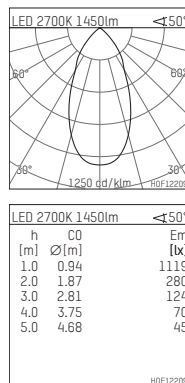

## 108 113 02 910 P | white

complx.150 | insider  
ceiling recessed luminaire  
LED | 28 W 2700 K

- ceiling recessed luminaire complx.150 insider
- 153 x 160
- with plasterboard panel and integrated installation frame
- with LED 1850 lm
- colour temperature: 2700 K
- colour rendering index: CRI >90
- L90 / B10 (50.000h)
- SDCM < 3
- net luminous flux: 1450 lm
- total load: 28 W
- luminous efficacy: 51,8 lm/W
- rotationsymmetrical light distribution, flood
- safety cable for reflector module
- darklight reflector of aluminium, mirror finish anodised
- cut of angle: 30 °
- UGR: 17
- with external LED power unit, electronic, 220-240 V, 0/50/60 Hz
- power supply: supply cord with plug connection 2x5x2,5 mm<sup>2</sup>, length: 360 mm
- housing of die cast aluminium
- recessing ring of die cast aluminium
- length: 400 mm, width: 400 mm, height: 155 mm
- diameter: 153 mm
- recessing depth: 160 mm, ceiling thickness: 12.5 mm
- rotatable 360°, fixable setting
- weight: 0 kg
- protection rating: IP20
- protection class I
- 5 years Hoffmeister warranty
- Made in Germany
- certificates: manufactured according to DIN VDE 0711 / EN 60598, CE
- colour: white (RAL9016)
- 108 113 02 910 P