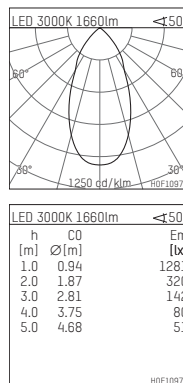

108 113 03 910 PD | white

complx.150 | insider
ceiling recessed luminaire
LED | 28 W 3000 K

- ceiling recessed luminaire complx.150 insider
- with plasterboard panel and integrated installation frame
- with LED 2400 lm
- colour temperature: 3000 K
- colour rendering index: CRI 90
- L90 / B10 (50.000h)
- SDCM < 2
- net luminous flux: 1660 lm
- total load: 28 W
- luminous efficacy: 59,3 lm/W
- rotationsymmetrical light distribution, flood
- safety cable for reflector module
- darklight reflector of aluminium, mirror finish anodised
- cut of angle: 30 °
- UGR: 17
- with external LED power unit, electronic (DALI), 220-240 V, 0/50/60 Hz
- amplitude dimming
- dimming range: 100-1 %
- power supply: supply cord with plug connection 2x5x2,5 mm², length: 360 mm
- housing of die cast aluminium
- recessing ring of die cast aluminium
- length: 400 mm, width: 400 mm, height: 155 mm
- diameter: 153 mm
- recessing depth: 160 mm, ceiling thickness: 12.5 mm
- rotatable 360°, fixable setting
- weight: 3,2 kg
- protection rating: IP20
- protection class I
- 5 years Hoffmeister warranty
- Made in Germany
- certificates: manufactured according to DIN VDE 0711 / EN 60598, CE
- colour: white (RAL9016)
- 108 113 03 910 PD
