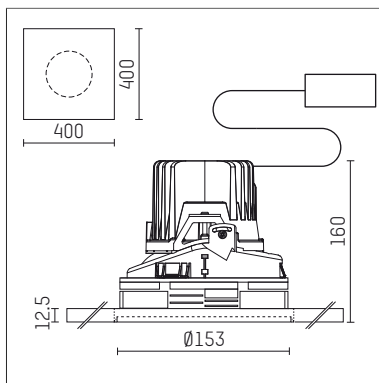

108 113 03 910 PD | white

complx.150 | insider
ceiling recessed luminaire
LED | 28 W 3000 K

- ceiling recessed luminaire complx.150 insider
- with plasterboard panel and integrated installation frame
- with LED 2400 lm
- colour temperature: 3000 K
- colour rendering index: CRI 90
- L90 / B10 (50.000h)
- SDCM < 2
- net luminous flux: 1660 lm
- total load: 28 W
- luminous efficacy: 59,3 lm/W
- rotationsymmetrical light distribution, flood
- safety cable for reflector module
- darklight reflector of aluminium, mirror finish anodised
- cut of angle: 30 °
- UGR: 17
- with external LED power unit, electronic (DALI), 220-240 V, 0/50/60 Hz
- amplitude dimming
- dimming range: 100-1 %
- power supply: supply cord with plug connection 2x5x2,5 mm², length: 360 mm
- housing of die cast aluminium
- recessing ring of die cast aluminium
- length: 400 mm, width: 400 mm, height: 155 mm
- diameter: 153 mm
- recessing depth: 160 mm, ceiling thickness: 12.5 mm
- rotatable 360°, fixable setting
- weight: 3,2 kg
- protection rating: IP20
- protection class I
- 5 years Hoffmeister warranty
- Made in Germany
- certificates: manufactured according to DIN VDE 0711 / EN 60598, CE
- colour: white (RAL9016)
- 108 113 03 910 PD
