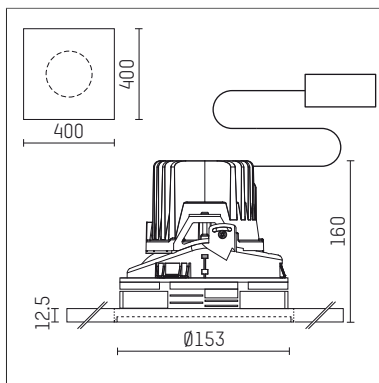

108 113 03 910 P | white

complx.150 | insider
ceiling recessed luminaire
LED | 28 W 3000 K

- ceiling recessed luminaire complx.150 insider
- with plasterboard panel and integrated installation frame
- with LED 2400 lm
- colour temperature: 3000 K
- colour rendering index: CRI 90
- L90 / B10 (50.000h)
- SDCM < 2
- net luminous flux: 1660 lm
- total load: 28 W
- luminous efficacy: 59,3 lm/W
- rotationsymmetrical light distribution, flood
- safety cable for reflector module
- darklight reflector of aluminium, mirror finish anodised
- cut of angle: 30 °
- UGR: 17
- with external LED power unit, electronic, 220-240 V, 0/50/60 Hz
- power supply: supply cord with plug connection 2x5x2,5 mm², length: 360 mm
- housing of die cast aluminium
- recessing ring of die cast aluminium
- length: 400 mm, width: 400 mm, height: 155 mm
- diameter: 153 mm
- recessing depth: 160 mm, ceiling thickness: 12.5 mm
- rotatable 360°, fixable setting
- weight: 3,07 kg
- protection rating: IP20
- protection class I
- 5 years Hoffmeister warranty
- Made in Germany
- certificates: manufactured according to DIN VDE 0711 / EN 60598, CE
- colour: white (RAL9016)
- 108 113 03 910 P