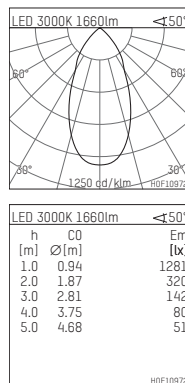

108 113 03 910 P | white

complx.150 | insider
ceiling recessed luminaire
LED | 28 W 3000 K

- ceiling recessed luminaire complx.150 insider
- with plasterboard panel and integrated installation frame
- with LED 2400 lm
- colour temperature: 3000 K
- colour rendering index: CRI 90
- L90 / B10 (50.000h)
- SDCM < 2
- net luminous flux: 1660 lm
- total load: 28 W
- luminous efficacy: 59,3 lm/W
- rotationsymmetrical light distribution, flood
- safety cable for reflector module
- darklight reflector of aluminium, mirror finish anodised
- cut of angle: 30 °
- UGR: 17
- with external LED power unit, electronic, 220-240 V, 0/50/60 Hz
- power supply: supply cord with plug connection 2x5x2,5 mm², length: 360 mm
- housing of die cast aluminium
- recessing ring of die cast aluminium
- length: 400 mm, width: 400 mm, height: 155 mm
- diameter: 153 mm
- recessing depth: 160 mm, ceiling thickness: 12.5 mm
- rotatable 360°, fixable setting
- weight: 3,07 kg
- protection rating: IP20
- protection class I
- 5 years Hoffmeister warranty
- Made in Germany
- certificates: manufactured according to DIN VDE 0711 / EN 60598, CE
- colour: white (RAL9016)
- 108 113 03 910 P