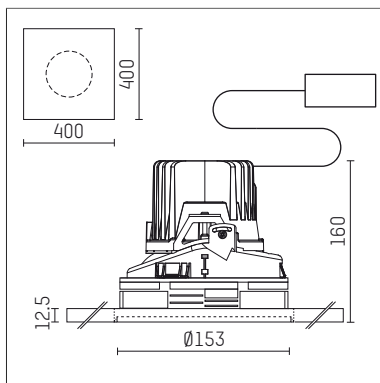

108 113 04 910 PD | white

complx.150 | insider
ceiling recessed luminaire
LED | 28 W 4000 K

- ceiling recessed luminaire complx.150 insider
- with plasterboard panel and integrated installation frame
- with LED 3150 lm
- colour temperature: 4000 K
- colour rendering index: CRI >80
- L90 / B10 (50.000h)
- SDCM < 2
- net luminous flux: 2170 lm
- total load: 28 W
- luminous efficacy: 77,5 lm/W
- rotationsymmetrical light distribution, flood
- safety cable for reflector module
- darklight reflector of aluminium, mirror finish anodised
- cut of angle: 30 °
- UGR: 18
- with external LED power unit, electronic (DALI), 220-240 V, 0/50/60 Hz
- amplitude dimming
- dimming range: 100-1 %
- power supply: supply cord with plug connection 2x5x2,5 mm², length: 360 mm
- housing of die cast aluminium
- recessing ring of die cast aluminium
- length: 400 mm, width: 400 mm, height: 155 mm
- diameter: 153 mm
- recessing depth: 160 mm, ceiling thickness: 12.5 mm
- rotatable 360°, fixable setting
- weight: 3,2 kg
- protection rating: IP20
- protection class I
- 5 years Hoffmeister warranty
- Made in Germany
- certificates: manufactured according to DIN VDE 0711 / EN 60598, CE
- colour: white (RAL9016)
- 108 113 04 910 PD
