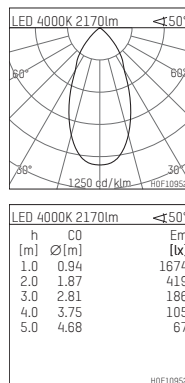

108 113 04 910 PD | white

complx.150 | insider
ceiling recessed luminaire
LED | 28 W 4000 K

- ceiling recessed luminaire complx.150 insider
- with plasterboard panel and integrated installation frame
- with LED 3150 lm
- colour temperature: 4000 K
- colour rendering index: CRI >80
- L90 / B10 (50.000h)
- SDCM < 2
- net luminous flux: 2170 lm
- total load: 28 W
- luminous efficacy: 77,5 lm/W
- rotationsymmetrical light distribution, flood
- safety cable for reflector module
- darklight reflector of aluminium, mirror finish anodised
- cut of angle: 30 °
- UGR: 18
- with external LED power unit, electronic (DALI), 220-240 V, 0/50/60 Hz
- amplitude dimming
- dimming range: 100-1 %
- power supply: supply cord with plug connection 2x5x2,5 mm², length: 360 mm
- housing of die cast aluminium
- recessing ring of die cast aluminium
- length: 400 mm, width: 400 mm, height: 155 mm
- diameter: 153 mm
- recessing depth: 160 mm, ceiling thickness: 12.5 mm
- rotatable 360°, fixable setting
- weight: 3,2 kg
- protection rating: IP20
- protection class I
- 5 years Hoffmeister warranty
- Made in Germany
- certificates: manufactured according to DIN VDE 0711 / EN 60598, CE
- colour: white (RAL9016)
- 108 113 04 910 PD
