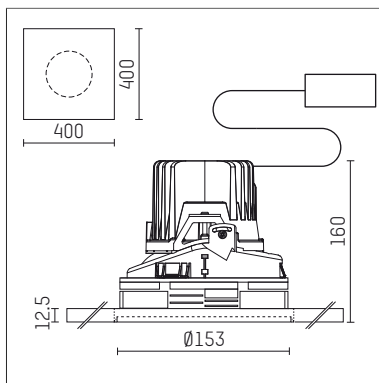

108 113 04 910 P | white

complx.150 | insider
ceiling recessed luminaire
LED | 28 W 4000 K

- ceiling recessed luminaire complx.150 insider
- with plasterboard panel and integrated installation frame
- with LED 3150 lm
- colour temperature: 4000 K
- colour rendering index: CRI >80
- L90 / B10 (50.000h)
- SDCM < 2
- net luminous flux: 2170 lm
- total load: 28 W
- luminous efficacy: 77,5 lm/W
- rotationsymmetrical light distribution, flood
- safety cable for reflector module
- darklight reflector of aluminium, mirror finish anodised
- cut of angle: 30 °
- UGR: 18
- with external LED power unit, electronic, 220-240 V, 0/50/60 Hz
- power supply: supply cord with plug connection 2x5x2,5 mm², length: 360 mm
- housing of die cast aluminium
- recessing ring of die cast aluminium
- length: 400 mm, width: 400 mm, height: 155 mm
- diameter: 153 mm
- recessing depth: 160 mm, ceiling thickness: 12.5 mm
- rotatable 360°, fixable setting
- weight: 3,07 kg
- protection rating: IP20
- protection class I
- 5 years Hoffmeister warranty
- Made in Germany
- certificates: manufactured according to DIN VDE 0711 / EN 60598, CE
- colour: white (RAL9016)
- 108 113 04 910 P