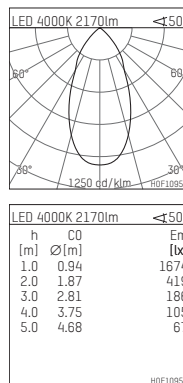

108 113 04 910 P | white

complx.150 | insider
ceiling recessed luminaire
LED | 28 W 4000 K

- ceiling recessed luminaire complx.150 insider
- with plasterboard panel and integrated installation frame
- with LED 3150 lm
- colour temperature: 4000 K
- colour rendering index: CRI >80
- L90 / B10 (50.000h)
- SDCM < 2
- net luminous flux: 2170 lm
- total load: 28 W
- luminous efficacy: 77,5 lm/W
- rotationsymmetrical light distribution, flood
- safety cable for reflector module
- darklight reflector of aluminium, mirror finish anodised
- cut of angle: 30 °
- UGR: 18
- with external LED power unit, electronic, 220-240 V, 0/50/60 Hz
- power supply: supply cord with plug connection 2x5x2,5 mm², length: 360 mm
- housing of die cast aluminium
- recessing ring of die cast aluminium
- length: 400 mm, width: 400 mm, height: 155 mm
- diameter: 153 mm
- recessing depth: 160 mm, ceiling thickness: 12.5 mm
- rotatable 360°, fixable setting
- weight: 3,07 kg
- protection rating: IP20
- protection class I
- 5 years Hoffmeister warranty
- Made in Germany
- certificates: manufactured according to DIN VDE 0711 / EN 60598, CE
- colour: white (RAL9016)
- 108 113 04 910 P