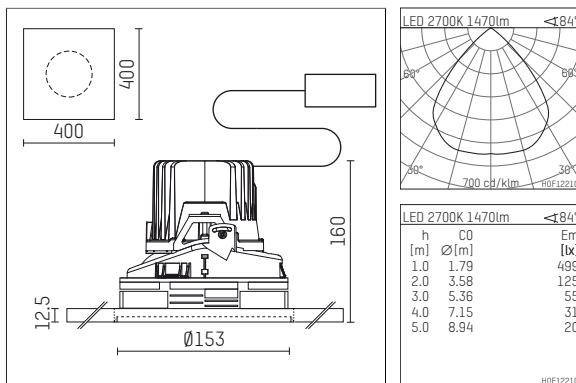

## 108 114 02 910 PD | white

complx.150 | insider  
ceiling recessed luminaire  
LED | 28 W 2700 K

- ceiling recessed luminaire complx.150 insider
- with plasterboard panel and integrated installation frame
- with LED 1850 lm
- colour temperature: 2700 K
- colour rendering index: CRI >90
- L90 / B10 (50.000h)
- SDCM < 3
- net luminous flux: 1470 lm
- total load: 28 W
- luminous efficacy: 52,5 lm/W
- rotationsymmetrical light distribution, wide flood
- safety cable for reflector module
- darklight reflector of aluminium, mirror finish anodised
- cut of angle: 30 °
- UGR: 19
- with external LED power unit, electronic (DALI), 220-240 V, 0/50/60 Hz
- amplitude dimming
- dimming range: 100-1 %
- power supply: supply cord with plug connection 2x5x2,5 mm², length: 360 mm
- housing of die cast aluminium
- recessing ring of die cast aluminium
- length: 400 mm, width: 400 mm, height: 155 mm
- diameter: 153 mm
- recessing depth: 160 mm, ceiling thickness: 12.5 mm
- rotatable 360°, fixable setting
- weight: 3,2 kg
- protection rating: IP20
- protection class I
- 5 years Hoffmeister warranty
- Made in Germany
- certificates: manufactured according to DIN VDE 0711 / EN 60598, CE
- colour: white (RAL9016)
- 108 114 02 910 PD