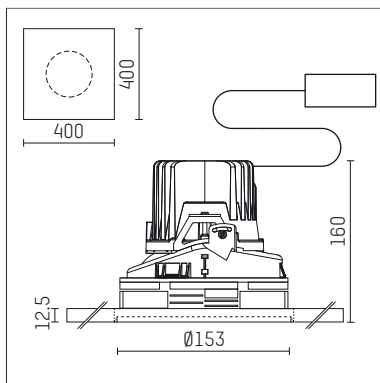

## 108 114 02 910 P | white

complx.150 | insider  
ceiling recessed luminaire  
LED | 28 W 2700 K

- ceiling recessed luminaire complx.150 insider
- with plasterboard panel and integrated installation frame
- with LED 1850 lm
- colour temperature: 2700 K
- colour rendering index: CRI >90
- L90 / B10 (50.000h)
- SDCM < 3
- net luminous flux: 1470 lm
- total load: 28 W
- luminous efficacy: 52,5 lm/W
- rotationsymmetrical light distribution, wide flood
- safety cable for reflector module
- darklight reflector of aluminium, mirror finish anodised
- cut of angle: 30 °
- UGR: 19
- with external LED power unit, electronic, 220-240 V, 0/50/60 Hz
- power supply: supply cord with plug connection 2x5x2,5 mm², length: 360 mm
- housing of die cast aluminium
- recessing ring of die cast aluminium
- length: 400 mm, width: 400 mm, height: 155 mm
- diameter: 153 mm
- recessing depth: 160 mm, ceiling thickness: 12.5 mm
- rotatable 360°, fixable setting
- weight: 0 kg
- protection rating: IP20
- protection class I
- 5 years Hoffmeister warranty
- Made in Germany
- certificates: manufactured according to DIN VDE 0711 / EN 60598, CE
- colour: white (RAL9016)
- 108 114 02 910 P