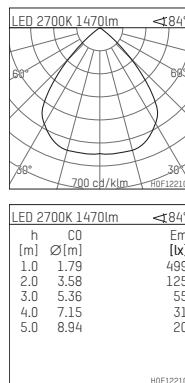

## 108 114 02 910 P | white

complx.150 | insider  
ceiling recessed luminaire  
LED | 28 W 2700 K

- ceiling recessed luminaire complx.150 insider
- with plasterboard panel and integrated installation frame
- with LED 1850 lm
- colour temperature: 2700 K
- colour rendering index: CRI >90
- L90 / B10 (50.000h)
- SDCM < 3
- net luminous flux: 1470 lm
- total load: 28 W
- luminous efficacy: 52,5 lm/W
- rotationsymmetrical light distribution, wide flood
- safety cable for reflector module
- darklight reflector of aluminium, mirror finish anodised
- cut of angle: 30 °
- UGR: 19
- with external LED power unit, electronic, 220-240 V, 0/50/60 Hz
- power supply: supply cord with plug connection 2x5x2,5 mm², length: 360 mm
- housing of die cast aluminium
- recessing ring of die cast aluminium
- length: 400 mm, width: 400 mm, height: 155 mm
- diameter: 153 mm
- recessing depth: 160 mm, ceiling thickness: 12.5 mm
- rotatable 360°, fixable setting
- weight: 0 kg
- protection rating: IP20
- protection class I
- 5 years Hoffmeister warranty
- Made in Germany
- certificates: manufactured according to DIN VDE 0711 / EN 60598, CE
- colour: white (RAL9016)
- 108 114 02 910 P