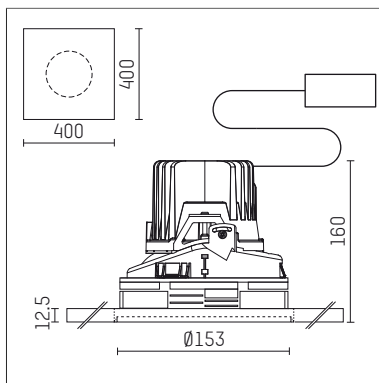

## 108 114 03 910 PD | white

complx.150 | insider  
ceiling recessed luminaire  
LED | 28 W 3000 K

- ceiling recessed luminaire complx.150 insider
- with plasterboard panel and integrated installation frame
- with LED 2400 lm
- colour temperature: 3000 K
- colour rendering index: CRI 90
- L90 / B10 (50.000h)
- SDCM < 2
- net luminous flux: 1680 lm
- total load: 28 W
- luminous efficacy: 60,0 lm/W
- rotationsymmetrical light distribution, wide flood
- safety cable for reflector module
- darklight reflector of aluminium, mirror finish anodised
- cut of angle: 30 °
- UGR: 20
- with external LED power unit, electronic (DALI), 220-240 V, 0/50/60 Hz
- amplitude dimming
- dimming range: 100-1 %
- power supply: supply cord with plug connection 2x5x2,5 mm², length: 360 mm
- housing of die cast aluminium
- recessing ring of die cast aluminium
- length: 400 mm, width: 400 mm, height: 155 mm
- diameter: 153 mm
- recessing depth: 160 mm, ceiling thickness: 12.5 mm
- rotatable 360°, fixable setting
- weight: 3,2 kg
- protection rating: IP20
- protection class I
- 5 years Hoffmeister warranty
- Made in Germany
- certificates: manufactured according to DIN VDE 0711 / EN 60598, CE
- colour: white (RAL9016)
- 108 114 03 910 PD