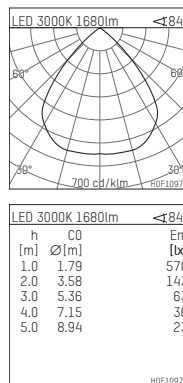

## 108 114 03 910 PD | white

complx.150 | insider  
ceiling recessed luminaire  
LED | 28 W 3000 K

- ceiling recessed luminaire complx.150 insider
- with plasterboard panel and integrated installation frame
- with LED 2400 lm
- colour temperature: 3000 K
- colour rendering index: CRI 90
- L90 / B10 (50.000h)
- SDCM < 2
- net luminous flux: 1680 lm
- total load: 28 W
- luminous efficacy: 60,0 lm/W
- rotationsymmetrical light distribution, wide flood
- safety cable for reflector module
- darklight reflector of aluminium, mirror finish anodised
- cut of angle: 30 °
- UGR: 20
- with external LED power unit, electronic (DALI), 220-240 V, 0/50/60 Hz
- amplitude dimming
- dimming range: 100-1 %
- power supply: supply cord with plug connection 2x5x2,5 mm², length: 360 mm
- housing of die cast aluminium
- recessing ring of die cast aluminium
- length: 400 mm, width: 400 mm, height: 155 mm
- diameter: 153 mm
- recessing depth: 160 mm, ceiling thickness: 12.5 mm
- rotatable 360°, fixable setting
- weight: 3,2 kg
- protection rating: IP20
- protection class I
- 5 years Hoffmeister warranty
- Made in Germany
- certificates: manufactured according to DIN VDE 0711 / EN 60598, CE
- colour: white (RAL9016)
- 108 114 03 910 PD