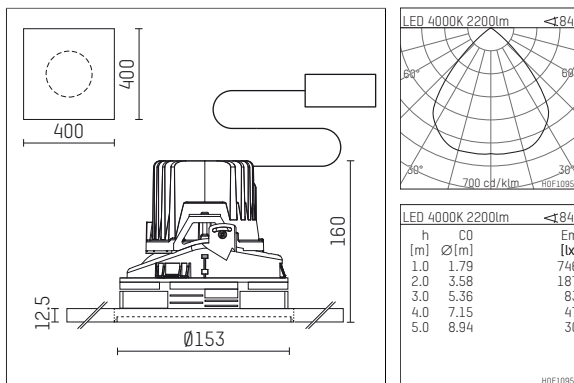

## 108 114 04 910 PD | white

complx.150 | insider  
ceiling recessed luminaire  
LED | 28 W 4000 K

- ceiling recessed luminaire complx.150 insider
- with plasterboard panel and integrated installation frame
- with LED 3150 lm
- colour temperature: 4000 K
- colour rendering index: CRI >80
- L90 / B10 (50.000h)
- SDCM < 2
- net luminous flux: 2200 lm
- total load: 28 W
- luminous efficacy: 78,6 lm/W
- rotationsymmetrical light distribution, wide flood
- safety cable for reflector module
- darklight reflector of aluminium, mirror finish anodised
- cut of angle: 30 °
- UGR: 21
- with external LED power unit, electronic (DALI), 220-240 V, 0/50/60 Hz
- amplitude dimming
- dimming range: 100-1 %
- power supply: supply cord with plug connection 2x5x2,5 mm², length: 360 mm
- housing of die cast aluminium
- recessing ring of die cast aluminium
- length: 400 mm, width: 400 mm, height: 155 mm
- diameter: 153 mm
- recessing depth: 160 mm, ceiling thickness: 12.5 mm
- rotatable 360°, fixable setting
- weight: 3,2 kg
- protection rating: IP20
- protection class I
- 5 years Hoffmeister warranty
- Made in Germany
- certificates: manufactured according to DIN VDE 0711 / EN 60598, CE
- colour: white (RAL9016)
- 108 114 04 910 PD