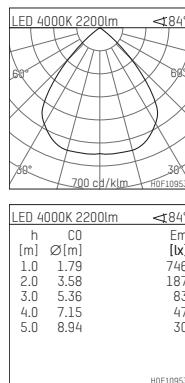

## 108 114 04 910 P | white

complx.150 | insider  
ceiling recessed luminaire  
LED | 28 W 4000 K

- ceiling recessed luminaire complx.150 insider
- with plasterboard panel and integrated installation frame
- with LED 3150 lm
- colour temperature: 4000 K
- colour rendering index: CRI >80
- L90 / B10 (50.000h)
- SDCM < 2
- net luminous flux: 2200 lm
- total load: 28 W
- luminous efficacy: 78,6 lm/W
- rotationsymmetrical light distribution, wide flood
- safety cable for reflector module
- darklight reflector of aluminium, mirror finish anodised
- cut of angle: 30 °
- UGR: 21
- with external LED power unit, electronic, 220-240 V, 0/50/60 Hz
- power supply: supply cord with plug connection 2x5x2,5 mm², length: 360 mm
- housing of die cast aluminium
- recessing ring of die cast aluminium
- length: 400 mm, width: 400 mm, height: 155 mm
- diameter: 153 mm
- recessing depth: 160 mm, ceiling thickness: 12.5 mm
- rotatable 360°, fixable setting
- weight: 3,07 kg
- protection rating: IP20
- protection class I
- 5 years Hoffmeister warranty
- Made in Germany
- certificates: manufactured according to DIN VDE 0711 / EN 60598, CE
- colour: white (RAL9016)
- 108 114 04 910 P