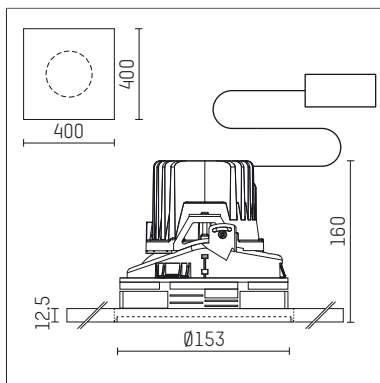

## 108 114 04 910 P | white

complx.150 | insider  
ceiling recessed luminaire  
LED | 28 W 4000 K

- ceiling recessed luminaire complx.150 insider
- with plasterboard panel and integrated installation frame
- with LED 3150 lm
- colour temperature: 4000 K
- colour rendering index: CRI >80
- L90 / B10 (50.000h)
- SDCM < 2
- net luminous flux: 2200 lm
- total load: 28 W
- luminous efficacy: 78,6 lm/W
- rotationsymmetrical light distribution, wide flood
- safety cable for reflector module
- darklight reflector of aluminium, mirror finish anodised
- cut of angle: 30 °
- UGR: 21
- with external LED power unit, electronic, 220-240 V, 0/50/60 Hz
- power supply: supply cord with plug connection 2x5x2,5 mm², length: 360 mm
- housing of die cast aluminium
- recessing ring of die cast aluminium
- length: 400 mm, width: 400 mm, height: 155 mm
- diameter: 153 mm
- recessing depth: 160 mm, ceiling thickness: 12.5 mm
- rotatable 360°, fixable setting
- weight: 3,07 kg
- protection rating: IP20
- protection class I
- 5 years Hoffmeister warranty
- Made in Germany
- certificates: manufactured according to DIN VDE 0711 / EN 60598, CE
- colour: white (RAL9016)
- 108 114 04 910 P