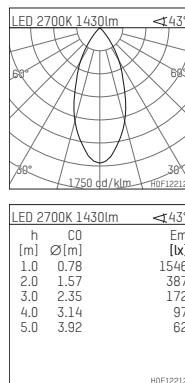

108 116 02 910 PD | white

complx.150 | insider
ceiling recessed luminaire
LED | 28 W 2700 K

- ceiling recessed luminaire complx.150 insider
- with plasterboard panel and integrated installation frame
- with LED 1850 lm
- colour temperature: 2700 K
- colour rendering index: CRI >90
- L90 / B10 (50.000h)
- SDCM < 3
- net luminous flux: 1430 lm
- total load: 28 W
- luminous efficacy: 51,1 lm/W
- rotationsymmetrical light distribution, flood
- safety cable for reflector module
- darklight reflector of aluminium, mirror finish anodised
- cut of angle: 40 °
- UGR: 14
- with external LED power unit, electronic (DALI), 220-240 V, 0/50/60 Hz
- amplitude dimming
- dimming range: 100-1 %
- power supply: supply cord with plug connection 2x5x2,5 mm², length: 360 mm
- housing of die cast aluminium
- recessing ring of die cast aluminium
- length: 400 mm, width: 400 mm, height: 177 mm
- diameter: 153 mm
- recessing depth: 182 mm, ceiling thickness: 12.5 mm
- rotatable 360°, fixable setting
- weight: 3,2 kg
- protection rating: IP20
- protection class I
- 5 years Hoffmeister warranty
- Made in Germany
- certificates: manufactured according to DIN VDE 0711 / EN 60598, CE
- colour: white (RAL9016)
- 108 116 02 910 PD
