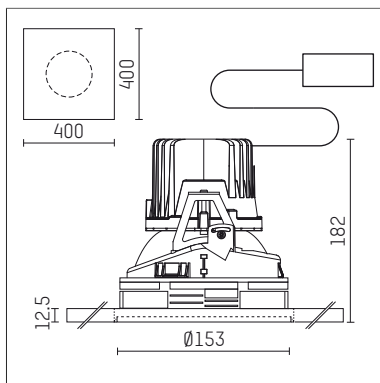

108 116 02 910 PD | white

complx.150 | insider
ceiling recessed luminaire
LED | 28 W 2700 K

- ceiling recessed luminaire complx.150 insider
- with plasterboard panel and integrated installation frame
- with LED 1850 lm
- colour temperature: 2700 K
- colour rendering index: CRI >90
- L90 / B10 (50.000h)
- SDCM < 3
- net luminous flux: 1430 lm
- total load: 28 W
- luminous efficacy: 51,1 lm/W
- rotationsymmetrical light distribution, flood
- safety cable for reflector module
- darklight reflector of aluminium, mirror finish anodised
- cut of angle: 40 °
- UGR: 14
- with external LED power unit, electronic (DALI), 220-240 V, 0/50/60 Hz
- amplitude dimming
- dimming range: 100-1 %
- power supply: supply cord with plug connection 2x5x2,5 mm², length: 360 mm
- housing of die cast aluminium
- recessing ring of die cast aluminium
- length: 400 mm, width: 400 mm, height: 177 mm
- diameter: 153 mm
- recessing depth: 182 mm, ceiling thickness: 12.5 mm
- rotatable 360°, fixable setting
- weight: 3,2 kg
- protection rating: IP20
- protection class I
- 5 years Hoffmeister warranty
- Made in Germany
- certificates: manufactured according to DIN VDE 0711 / EN 60598, CE
- colour: white (RAL9016)
- 108 116 02 910 PD
