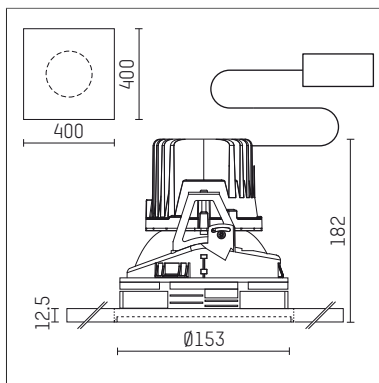

## 108 116 02 910 P | white

complx.150 | insider  
ceiling recessed luminaire  
LED | 28 W 2700 K

- ceiling recessed luminaire complx.150 insider
- with plasterboard panel and integrated installation frame
- with LED 1850 lm
- colour temperature: 2700 K
- colour rendering index: CRI >90
- L90 / B10 (50.000h)
- SDCM < 3
- net luminous flux: 1430 lm
- total load: 28 W
- luminous efficacy: 51,1 lm/W
- rotationsymmetrical light distribution, flood
- safety cable for reflector module
- darklight reflector of aluminium, mirror finish anodised
- cut of angle: 40 °
- UGR: 14
- with external LED power unit, electronic, 220-240 V, 0/50/60 Hz
- power supply: supply cord with plug connection 2x5x2,5 mm², length: 360 mm
- housing of die cast aluminium
- recessing ring of die cast aluminium
- length: 400 mm, width: 400 mm, height: 177 mm
- diameter: 153 mm
- recessing depth: 182 mm, ceiling thickness: 12.5 mm
- rotatable 360°, fixable setting
- weight: 0 kg
- protection rating: IP20
- protection class I
- 5 years Hoffmeister warranty
- Made in Germany
- certificates: manufactured according to DIN VDE 0711 / EN 60598, CE
- colour: white (RAL9016)
- 108 116 02 910 P