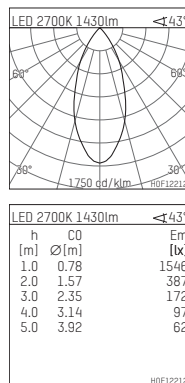

## 108 116 02 910 P | white

complx.150 | insider  
ceiling recessed luminaire  
LED | 28 W 2700 K

- ceiling recessed luminaire complx.150 insider
- with plasterboard panel and integrated installation frame
- with LED 1850 lm
- colour temperature: 2700 K
- colour rendering index: CRI >90
- L90 / B10 (50.000h)
- SDCM < 3
- net luminous flux: 1430 lm
- total load: 28 W
- luminous efficacy: 51,1 lm/W
- rotationsymmetrical light distribution, flood
- safety cable for reflector module
- darklight reflector of aluminium, mirror finish anodised
- cut of angle: 40 °
- UGR: 14
- with external LED power unit, electronic, 220-240 V, 0/50/60 Hz
- power supply: supply cord with plug connection 2x5x2,5 mm², length: 360 mm
- housing of die cast aluminium
- recessing ring of die cast aluminium
- length: 400 mm, width: 400 mm, height: 177 mm
- diameter: 153 mm
- recessing depth: 182 mm, ceiling thickness: 12.5 mm
- rotatable 360°, fixable setting
- weight: 0 kg
- protection rating: IP20
- protection class I
- 5 years Hoffmeister warranty
- Made in Germany
- certificates: manufactured according to DIN VDE 0711 / EN 60598, CE
- colour: white (RAL9016)
- 108 116 02 910 P