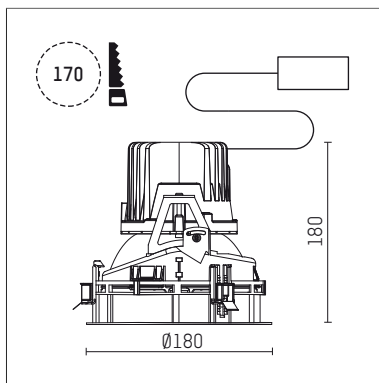

## 108 116 02 910 R | white

complx.150 | rim  
ceiling recessed luminaire  
LED | 28 W 2700 K

- ceiling recessed luminaire complx.150 rim
- with a rim projecting over the ceiling
- for installation into suspended ceilings
- with LED 1850 lm
- colour temperature: 2700 K
- colour rendering index: CRI >90
- L90 / B10 (50.000h)
- SDCM < 3
- net luminous flux: 1430 lm
- total load: 28 W
- luminous efficacy: 51,1 lm/W
- rotationsymmetrical light distribution, flood
- safety cable for reflector module
- darklight reflector of aluminium, mirror finish anodised
- cut of angle: 40 °
- UGR: 14
- with external LED power unit, electronic, 220-240 V, 0/50/60 Hz
- power supply: supply cord with plug connection 2x5x2,5 mm², length: 2,5 mm
- housing of die cast aluminium
- recessing ring of die cast aluminium
- height: 175 mm
- diameter: 180 mm, recessing diameter: 170 mm
- recessing depth: 180 mm, ceiling thickness: 1-35 mm
- rotatable 360°, fixable setting
- weight: 0 kg
- protection rating: IP20
- protection class I
- 5 years Hoffmeister warranty
- Made in Germany
- certificates: manufactured according to DIN VDE 0711 / EN 60598, CE
- colour: white (RAL9016)
- 108 116 02 910 R