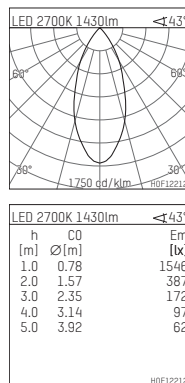

## 108 116 02 910 R | white

complx.150 | rim  
ceiling recessed luminaire  
LED | 28 W 2700 K

- ceiling recessed luminaire complx.150 rim
- with a rim projecting over the ceiling
- for installation into suspended ceilings
- with LED 1850 lm
- colour temperature: 2700 K
- colour rendering index: CRI >90
- L90 / B10 (50.000h)
- SDCM < 3
- net luminous flux: 1430 lm
- total load: 28 W
- luminous efficacy: 51,1 lm/W
- rotationsymmetrical light distribution, flood
- safety cable for reflector module
- darklight reflector of aluminium, mirror finish anodised
- cut of angle: 40 °
- UGR: 14
- with external LED power unit, electronic, 220-240 V, 0/50/60 Hz
- power supply: supply cord with plug connection 2x5x2,5 mm², length: 2,5 mm
- housing of die cast aluminium
- recessing ring of die cast aluminium
- height: 175 mm
- diameter: 180 mm, recessing diameter: 170 mm
- recessing depth: 180 mm, ceiling thickness: 1-35 mm
- rotatable 360°, fixable setting
- weight: 0 kg
- protection rating: IP20
- protection class I
- 5 years Hoffmeister warranty
- Made in Germany
- certificates: manufactured according to DIN VDE 0711 / EN 60598, CE
- colour: white (RAL9016)
- 108 116 02 910 R