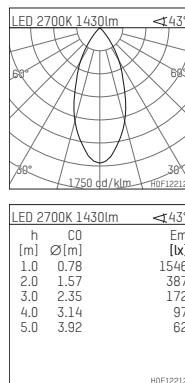

## 108 116 02 910 SD | white

complx.150 | insider  
ceiling recessed luminaire  
LED | 28 W 2700 K

- ceiling recessed luminaire complx.150 insider
- with ceiling-flush recessing ring
- for plastering into plasterboard ceilings
- with LED 1850 lm
- colour temperature: 2700 K
- colour rendering index: CRI >90
- L90 / B10 (50.000h)
- SDCM < 3
- net luminous flux: 1430 lm
- total load: 28 W
- luminous efficacy: 51,1 lm/W
- rotationsymmetrical light distribution, flood
- safety cable for reflector module
- darklight reflector of aluminium, mirror finish anodised
- cut of angle: 40 °
- UGR: 14
- with external LED power unit, electronic (DALI), 220-240 V, 0/50/60 Hz
- amplitude dimming
- dimming range: 100-1 %
- power supply: supply cord with plug connection 2x5x2,5 mm², length: 360 mm
- housing of die cast aluminium
- recessing ring of die cast aluminium
- height: 177 mm
- diameter: 153 mm, recessing diameter: 164 mm
- recessing depth: 182 mm, ceiling thickness: for 12.5/15/18/20/25 mm
- rotatable 360°, fixable setting
- weight: 0 kg
- protection rating: IP20
- protection class I
- 5 years Hoffmeister warranty
- Made in Germany
- certificates: manufactured according to DIN VDE 0711 / EN 60598, CE
- colour: white (RAL9016)
- 108 116 02 910 SD