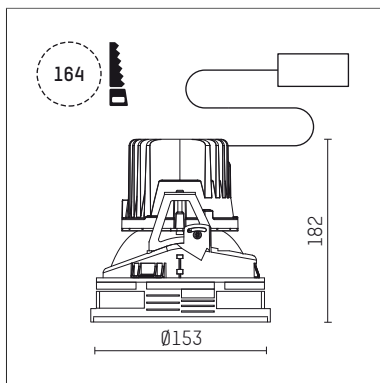

## 108 116 02 910 SD | white

complx.150 | insider  
ceiling recessed luminaire  
LED | 28 W 2700 K

- ceiling recessed luminaire complx.150 insider
- with ceiling-flush recessing ring
- for plastering into plasterboard ceilings
- with LED 1850 lm
- colour temperature: 2700 K
- colour rendering index: CRI >90
- L90 / B10 (50.000h)
- SDCM < 3
- net luminous flux: 1430 lm
- total load: 28 W
- luminous efficacy: 51,1 lm/W
- rotationsymmetrical light distribution, flood
- safety cable for reflector module
- darklight reflector of aluminium, mirror finish anodised
- cut of angle: 40 °
- UGR: 14
- with external LED power unit, electronic (DALI), 220-240 V, 0/50/60 Hz
- amplitude dimming
- dimming range: 100-1 %
- power supply: supply cord with plug connection 2x5x2,5 mm², length: 360 mm
- housing of die cast aluminium
- recessing ring of die cast aluminium
- height: 177 mm
- diameter: 153 mm, recessing diameter: 164 mm
- recessing depth: 182 mm, ceiling thickness: for 12.5/15/18/20/25 mm
- rotatable 360°, fixable setting
- weight: 0 kg
- protection rating: IP20
- protection class I
- 5 years Hoffmeister warranty
- Made in Germany
- certificates: manufactured according to DIN VDE 0711 / EN 60598, CE
- colour: white (RAL9016)
- 108 116 02 910 SD