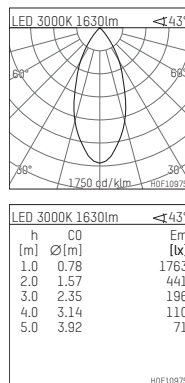

108 116 03 910 PD | white

complx.150 | insider
ceiling recessed luminaire
LED | 28 W 3000 K

- ceiling recessed luminaire complx.150 insider
- with plasterboard panel and integrated installation frame
- with LED 2400 lm
- colour temperature: 3000 K
- colour rendering index: CRI 90
- L90 / B10 (50.000h)
- SDCM < 2
- net luminous flux: 1630 lm
- total load: 28 W
- luminous efficacy: 58,2 lm/W
- rotationsymmetrical light distribution, flood
- safety cable for reflector module
- darklight reflector of aluminium, mirror finish anodised
- cut of angle: 40 °
- UGR: 14
- with external LED power unit, electronic (DALI), 220-240 V, 0/50/60 Hz
- amplitude dimming
- dimming range: 100-1 %
- power supply: supply cord with plug connection 2x5x2,5 mm², length: 360 mm
- housing of die cast aluminium
- recessing ring of die cast aluminium
- length: 400 mm, width: 400 mm, height: 177 mm
- diameter: 153 mm
- recessing depth: 182 mm, ceiling thickness: 12.5 mm
- rotatable 360°, fixable setting
- weight: 3,2 kg
- protection rating: IP20
- protection class I
- 5 years Hoffmeister warranty
- Made in Germany
- certificates: manufactured according to DIN VDE 0711 / EN 60598, CE
- colour: white (RAL9016)
- 108 116 03 910 PD
