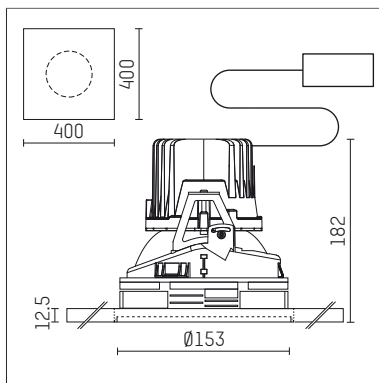

108 116 03 910 PD | white

complx.150 | insider
ceiling recessed luminaire
LED | 28 W 3000 K

- ceiling recessed luminaire complx.150 insider
- with plasterboard panel and integrated installation frame
- with LED 2400 lm
- colour temperature: 3000 K
- colour rendering index: CRI 90
- L90 / B10 (50.000h)
- SDCM < 2
- net luminous flux: 1630 lm
- total load: 28 W
- luminous efficacy: 58,2 lm/W
- rotationsymmetrical light distribution, flood
- safety cable for reflector module
- darklight reflector of aluminium, mirror finish anodised
- cut of angle: 40 °
- UGR: 14
- with external LED power unit, electronic (DALI), 220-240 V, 0/50/60 Hz
- amplitude dimming
- dimming range: 100-1 %
- power supply: supply cord with plug connection 2x5x2,5 mm², length: 360 mm
- housing of die cast aluminium
- recessing ring of die cast aluminium
- length: 400 mm, width: 400 mm, height: 177 mm
- diameter: 153 mm
- recessing depth: 182 mm, ceiling thickness: 12.5 mm
- rotatable 360°, fixable setting
- weight: 3,2 kg
- protection rating: IP20
- protection class I
- 5 years Hoffmeister warranty
- Made in Germany
- certificates: manufactured according to DIN VDE 0711 / EN 60598, CE
- colour: white (RAL9016)
- 108 116 03 910 PD
