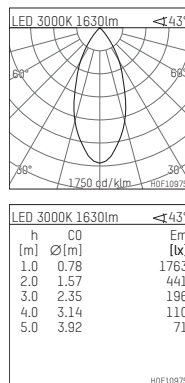

108 116 03 910 P | white

complx.150 | insider
ceiling recessed luminaire
LED | 28 W 3000 K

- ceiling recessed luminaire complx.150 insider
- with plasterboard panel and integrated installation frame
- with LED 2400 lm
- colour temperature: 3000 K
- colour rendering index: CRI 90
- L90 / B10 (50.000h)
- SDCM < 2
- net luminous flux: 1630 lm
- total load: 28 W
- luminous efficacy: 58,2 lm/W
- rotationsymmetrical light distribution, flood
- safety cable for reflector module
- darklight reflector of aluminium, mirror finish anodised
- cut of angle: 40 °
- UGR: 14
- with external LED power unit, electronic, 220-240 V, 0/50/60 Hz
- power supply: supply cord with plug connection 2x5x2,5 mm², length: 360 mm
- housing of die cast aluminium
- recessing ring of die cast aluminium
- length: 400 mm, width: 400 mm, height: 177 mm
- diameter: 153 mm
- recessing depth: 182 mm, ceiling thickness: 12.5 mm
- rotatable 360°, fixable setting
- weight: 3,1 kg
- protection rating: IP20
- protection class I
- 5 years Hoffmeister warranty
- Made in Germany
- certificates: manufactured according to DIN VDE 0711 / EN 60598, CE
- colour: white (RAL9016)
- 108 116 03 910 P