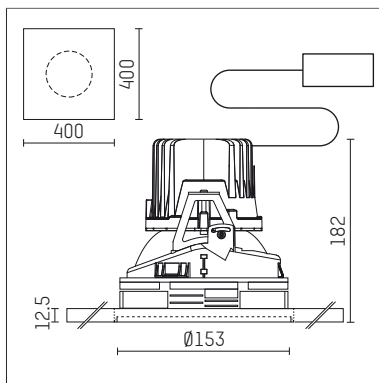

108 116 03 910 P | white

complx.150 | insider
ceiling recessed luminaire
LED | 28 W 3000 K

- ceiling recessed luminaire complx.150 insider
- with plasterboard panel and integrated installation frame
- with LED 2400 lm
- colour temperature: 3000 K
- colour rendering index: CRI 90
- L90 / B10 (50.000h)
- SDCM < 2
- net luminous flux: 1630 lm
- total load: 28 W
- luminous efficacy: 58,2 lm/W
- rotationsymmetrical light distribution, flood
- safety cable for reflector module
- darklight reflector of aluminium, mirror finish anodised
- cut of angle: 40 °
- UGR: 14
- with external LED power unit, electronic, 220-240 V, 0/50/60 Hz
- power supply: supply cord with plug connection 2x5x2,5 mm², length: 360 mm
- housing of die cast aluminium
- recessing ring of die cast aluminium
- length: 400 mm, width: 400 mm, height: 177 mm
- diameter: 153 mm
- recessing depth: 182 mm, ceiling thickness: 12.5 mm
- rotatable 360°, fixable setting
- weight: 3,1 kg
- protection rating: IP20
- protection class I
- 5 years Hoffmeister warranty
- Made in Germany
- certificates: manufactured according to DIN VDE 0711 / EN 60598, CE
- colour: white (RAL9016)
- 108 116 03 910 P