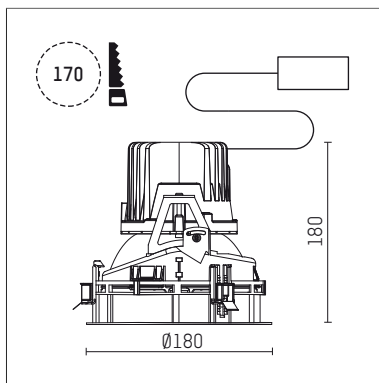

108 116 03 910 RD | white

complx.150 | rim
ceiling recessed luminaire
LED | 28 W 3000 K

- ceiling recessed luminaire complx.150 rim
- with a rim projecting over the ceiling
- for installation into suspended ceilings
- with LED 2400 lm
- colour temperature: 3000 K
- colour rendering index: CRI 90
- L90 / B10 (50.000h)
- SDCM < 2
- net luminous flux: 1630 lm
- total load: 28 W
- luminous efficacy: 58,2 lm/W
- rotationsymmetrical light distribution, flood
- safety cable for reflector module
- darklight reflector of aluminium, mirror finish anodised
- cut of angle: 40 °
- UGR: 14
- with external LED power unit, electronic (DALI), 220-240 V, 0/50/60 Hz
- amplitude dimming
- dimming range: 100-1 %
- power supply: supply cord with plug connection 2x5x2,5 mm², length: 360 mm
- housing of die cast aluminium
- recessing ring of die cast aluminium
- height: 175 mm
- diameter: 180 mm, recessing diameter: 170 mm
- recessing depth: 180 mm, ceiling thickness: 1-35 mm
- rotatable 360°, fixable setting
- weight: 1,23 kg
- protection rating: IP20
- protection class I
- 5 years Hoffmeister warranty
- Made in Germany
- certificates: manufactured according to DIN VDE 0711 / EN 60598, CE
- colour: white (RAL9016)
- 108 116 03 910 RD
