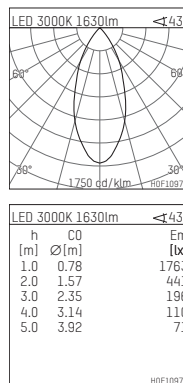

108 116 03 910 RD | white

complx.150 | rim
ceiling recessed luminaire
LED | 28 W 3000 K

- ceiling recessed luminaire complx.150 rim
- with a rim projecting over the ceiling
- for installation into suspended ceilings
- with LED 2400 lm
- colour temperature: 3000 K
- colour rendering index: CRI 90
- L90 / B10 (50.000h)
- SDCM < 2
- net luminous flux: 1630 lm
- total load: 28 W
- luminous efficacy: 58,2 lm/W
- rotationsymmetrical light distribution, flood
- safety cable for reflector module
- darklight reflector of aluminium, mirror finish anodised
- cut of angle: 40 °
- UGR: 14
- with external LED power unit, electronic (DALI), 220-240 V, 0/50/60 Hz
- amplitude dimming
- dimming range: 100-1 %
- power supply: supply cord with plug connection 2x5x2,5 mm², length: 360 mm
- housing of die cast aluminium
- recessing ring of die cast aluminium
- height: 175 mm
- diameter: 180 mm, recessing diameter: 170 mm
- recessing depth: 180 mm, ceiling thickness: 1-35 mm
- rotatable 360°, fixable setting
- weight: 1,23 kg
- protection rating: IP20
- protection class I
- 5 years Hoffmeister warranty
- Made in Germany
- certificates: manufactured according to DIN VDE 0711 / EN 60598, CE
- colour: white (RAL9016)
- 108 116 03 910 RD
