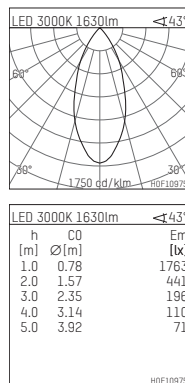

## 108 116 03 910 SD | white

complx.150 | insider  
ceiling recessed luminaire  
LED | 28 W 3000 K

- ceiling recessed luminaire complx.150 insider
- with ceiling-flush recessing ring
- for plastering into plasterboard ceilings
- with LED 2400 lm
- colour temperature: 3000 K
- colour rendering index: CRI 90
- L90 / B10 (50.000h)
- SDCM < 2
- net luminous flux: 1630 lm
- total load: 28 W
- luminous efficacy: 58,2 lm/W
- rotationsymmetrical light distribution, flood
- safety cable for reflector module
- darklight reflector of aluminium, mirror finish anodised
- cut of angle: 40 °
- UGR: 14
- with external LED power unit, electronic (DALI), 220-240 V, 0/50/60 Hz
- amplitude dimming
- dimming range: 100-1 %
- power supply: supply cord with plug connection 2x5x2,5 mm², length: 360 mm
- housing of die cast aluminium
- recessing ring of die cast aluminium
- height: 177 mm
- diameter: 153 mm, recessing diameter: 164 mm
- recessing depth: 182 mm, ceiling thickness: for 12.5/15/18/20/25 mm
- rotatable 360°, fixable setting
- weight: 1,2 kg
- protection rating: IP20
- protection class I
- 5 years Hoffmeister warranty
- Made in Germany
- certificates: manufactured according to DIN VDE 0711 / EN 60598, CE
- colour: white (RAL9016)
- 108 116 03 910 SD