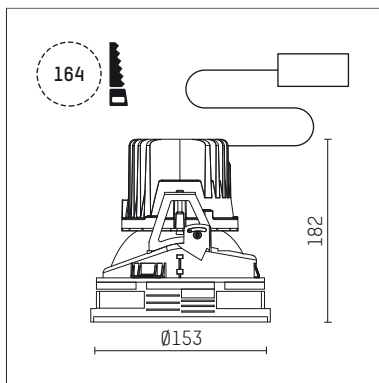

## 108 116 03 910 SD | white

complx.150 | insider  
ceiling recessed luminaire  
LED | 28 W 3000 K

- ceiling recessed luminaire complx.150 insider
- with ceiling-flush recessing ring
- for plastering into plasterboard ceilings
- with LED 2400 lm
- colour temperature: 3000 K
- colour rendering index: CRI 90
- L90 / B10 (50.000h)
- SDCM < 2
- net luminous flux: 1630 lm
- total load: 28 W
- luminous efficacy: 58,2 lm/W
- rotationsymmetrical light distribution, flood
- safety cable for reflector module
- darklight reflector of aluminium, mirror finish anodised
- cut of angle: 40 °
- UGR: 14
- with external LED power unit, electronic (DALI), 220-240 V, 0/50/60 Hz
- amplitude dimming
- dimming range: 100-1 %
- power supply: supply cord with plug connection 2x5x2,5 mm², length: 360 mm
- housing of die cast aluminium
- recessing ring of die cast aluminium
- height: 177 mm
- diameter: 153 mm, recessing diameter: 164 mm
- recessing depth: 182 mm, ceiling thickness: for 12.5/15/18/20/25 mm
- rotatable 360°, fixable setting
- weight: 1,2 kg
- protection rating: IP20
- protection class I
- 5 years Hoffmeister warranty
- Made in Germany
- certificates: manufactured according to DIN VDE 0711 / EN 60598, CE
- colour: white (RAL9016)
- 108 116 03 910 SD