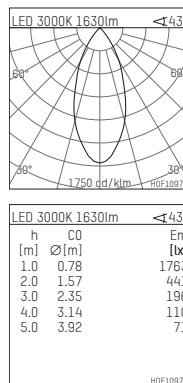

108 116 03 910 S | white

complx.150 | insider
ceiling recessed luminaire
LED | 28 W 3000 K

- ceiling recessed luminaire complx.150 insider
- with ceiling-flush recessing ring
- for plastering into plasterboard ceilings
- with LED 2400 lm
- colour temperature: 3000 K
- colour rendering index: CRI 90
- L90 / B10 (50.000h)
- SDCM < 2
- net luminous flux: 1630 lm
- total load: 28 W
- luminous efficacy: 58,2 lm/W
- rotationsymmetrical light distribution, flood
- safety cable for reflector module
- darklight reflector of aluminium, mirror finish anodised
- cut of angle: 40 °
- UGR: 14
- with external LED power unit, electronic, 220-240 V, 0/50/60 Hz
- power supply: supply cord with plug connection 2x5x2,5 mm², length: 360 mm
- housing of die cast aluminium
- recessing ring of die cast aluminium
- height: 177 mm
- diameter: 153 mm, recessing diameter: 164 mm
- recessing depth: 182 mm, ceiling thickness: for 12.5/15/18/20/25 mm
- rotatable 360°, fixable setting
- weight: 1,2 kg
- protection rating: IP20
- protection class I
- 5 years Hoffmeister warranty
- Made in Germany
- certificates: manufactured according to DIN VDE 0711 / EN 60598, CE
- colour: white (RAL9016)
- 108 116 03 910 S