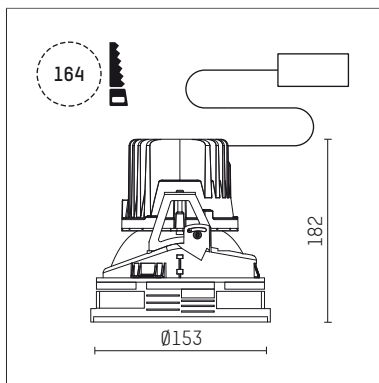

108 116 03 910 S | white

complx.150 | insider
ceiling recessed luminaire
LED | 28 W 3000 K

- ceiling recessed luminaire complx.150 insider
- with ceiling-flush recessing ring
- for plastering into plasterboard ceilings
- with LED 2400 lm
- colour temperature: 3000 K
- colour rendering index: CRI 90
- L90 / B10 (50.000h)
- SDCM < 2
- net luminous flux: 1630 lm
- total load: 28 W
- luminous efficacy: 58,2 lm/W
- rotationsymmetrical light distribution, flood
- safety cable for reflector module
- darklight reflector of aluminium, mirror finish anodised
- cut of angle: 40 °
- UGR: 14
- with external LED power unit, electronic, 220-240 V, 0/50/60 Hz
- power supply: supply cord with plug connection 2x5x2,5 mm², length: 360 mm
- housing of die cast aluminium
- recessing ring of die cast aluminium
- height: 177 mm
- diameter: 153 mm, recessing diameter: 164 mm
- recessing depth: 182 mm, ceiling thickness: for 12.5/15/18/20/25 mm
- rotatable 360°, fixable setting
- weight: 1,2 kg
- protection rating: IP20
- protection class I
- 5 years Hoffmeister warranty
- Made in Germany
- certificates: manufactured according to DIN VDE 0711 / EN 60598, CE
- colour: white (RAL9016)
- 108 116 03 910 S