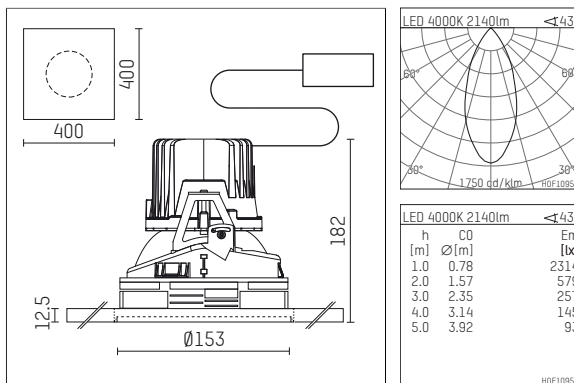

## 108 116 04 910 PD | white

complx.150 | insider  
ceiling recessed luminaire  
LED | 28 W 4000 K

- ceiling recessed luminaire complx.150 insider
- with plasterboard panel and integrated installation frame
- with LED 3150 lm
- colour temperature: 4000 K
- colour rendering index: CRI >80
- L90 / B10 (50.000h)
- SDCM < 2
- net luminous flux: 2140 lm
- total load: 28 W
- luminous efficacy: 76,4 lm/W
- rotationsymmetrical light distribution, flood
- safety cable for reflector module
- darklight reflector of aluminium, mirror finish anodised
- cut of angle: 40 °
- UGR: 15
- with external LED power unit, electronic (DALI), 220-240 V, 0/50/60 Hz
- amplitude dimming
- dimming range: 100-1 %
- power supply: supply cord with plug connection 2x5x2,5 mm², length: 360 mm
- housing of die cast aluminium
- recessing ring of die cast aluminium
- length: 400 mm, width: 400 mm, height: 177 mm
- diameter: 153 mm
- recessing depth: 182 mm, ceiling thickness: 12.5 mm
- rotatable 360°, fixable setting
- weight: 3,2 kg
- protection rating: IP20
- protection class I
- 5 years Hoffmeister warranty
- Made in Germany
- certificates: manufactured according to DIN VDE 0711 / EN 60598, CE
- colour: white (RAL9016)
- 108 116 04 910 PD