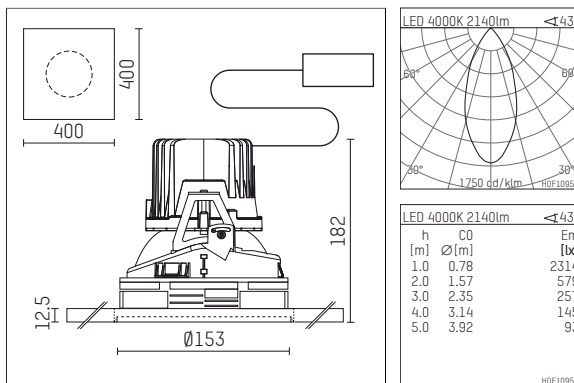

108 116 04 910 P | white

complx.150 | insider
ceiling recessed luminaire
LED | 28 W 4000 K

- ceiling recessed luminaire complx.150 insider
- with plasterboard panel and integrated installation frame
- with LED 3150 lm
- colour temperature: 4000 K
- colour rendering index: CRI >80
- L90 / B10 (50.000h)
- SDCM < 2
- net luminous flux: 2140 lm
- total load: 28 W
- luminous efficacy: 76,4 lm/W
- rotationsymmetrical light distribution, flood
- safety cable for reflector module
- darklight reflector of aluminium, mirror finish anodised
- cut of angle: 40 °
- UGR: 15
- with external LED power unit, electronic, 220-240 V, 0/50/60 Hz
- power supply: supply cord with plug connection 2x5x2,5 mm², length: 360 mm
- housing of die cast aluminium
- recessing ring of die cast aluminium
- length: 400 mm, width: 400 mm, height: 177 mm
- diameter: 153 mm
- recessing depth: 182 mm, ceiling thickness: 12.5 mm
- rotatable 360°, fixable setting
- weight: 3,1 kg
- protection rating: IP20
- protection class I
- 5 years Hoffmeister warranty
- Made in Germany
- certificates: manufactured according to DIN VDE 0711 / EN 60598, CE
- colour: white (RAL9016)
- 108 116 04 910 P