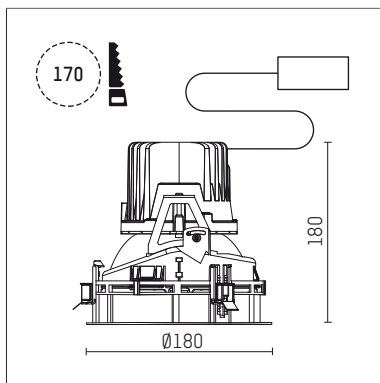

108 116 04 910 RD | white

complx.150 | rim
ceiling recessed luminaire
LED | 28 W 4000 K

- ceiling recessed luminaire complx.150 rim
- with a rim projecting over the ceiling
- for installation into suspended ceilings
- with LED 3150 lm
- colour temperature: 4000 K
- colour rendering index: CRI >80
- L90 / B10 (50.000h)
- SDCM < 2
- net luminous flux: 2140 lm
- total load: 28 W
- luminous efficacy: 76,4 lm/W
- rotationsymmetrical light distribution, flood
- safety cable for reflector module
- darklight reflector of aluminium, mirror finish anodised
- cut of angle: 40 °
- UGR: 15
- with external LED power unit, electronic (DALI), 220-240 V, 0/50/60 Hz
- amplitude dimming
- dimming range: 100-1 %
- power supply: supply cord with plug connection 2x5x2,5 mm², length: 360 mm
- housing of die cast aluminium
- recessing ring of die cast aluminium
- height: 175 mm
- diameter: 180 mm, recessing diameter: 170 mm
- recessing depth: 180 mm, ceiling thickness: 1-35 mm
- rotatable 360°, fixable setting
- weight: 1,23 kg
- protection rating: IP20
- protection class I
- 5 years Hoffmeister warranty
- Made in Germany
- certificates: manufactured according to DIN VDE 0711 / EN 60598, CE
- colour: white (RAL9016)
- 108 116 04 910 RD
