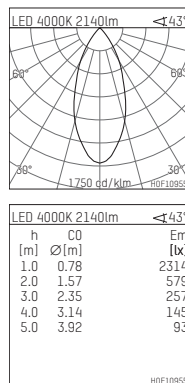

108 116 04 910 RD | white

complx.150 | rim
ceiling recessed luminaire
LED | 28 W 4000 K

- ceiling recessed luminaire complx.150 rim
- with a rim projecting over the ceiling
- for installation into suspended ceilings
- with LED 3150 lm
- colour temperature: 4000 K
- colour rendering index: CRI >80
- L90 / B10 (50.000h)
- SDCM < 2
- net luminous flux: 2140 lm
- total load: 28 W
- luminous efficacy: 76,4 lm/W
- rotationsymmetrical light distribution, flood
- safety cable for reflector module
- darklight reflector of aluminium, mirror finish anodised
- cut of angle: 40 °
- UGR: 15
- with external LED power unit, electronic (DALI), 220-240 V, 0/50/60 Hz
- amplitude dimming
- dimming range: 100-1 %
- power supply: supply cord with plug connection 2x5x2,5 mm², length: 360 mm
- housing of die cast aluminium
- recessing ring of die cast aluminium
- height: 175 mm
- diameter: 180 mm, recessing diameter: 170 mm
- recessing depth: 180 mm, ceiling thickness: 1-35 mm
- rotatable 360°, fixable setting
- weight: 1,23 kg
- protection rating: IP20
- protection class I
- 5 years Hoffmeister warranty
- Made in Germany
- certificates: manufactured according to DIN VDE 0711 / EN 60598, CE
- colour: white (RAL9016)
- 108 116 04 910 RD
