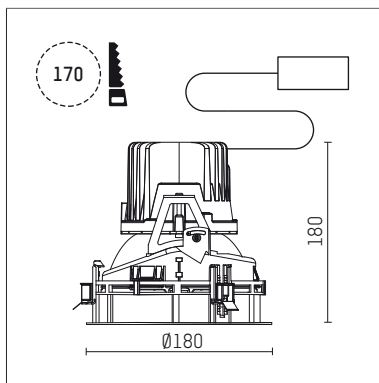

## 108 116 04 910 R | white

complx.150 | rim  
ceiling recessed luminaire  
LED | 28 W 4000 K

- ceiling recessed luminaire complx.150 rim
- with a rim projecting over the ceiling
- for installation into suspended ceilings
- with LED 3150 lm
- colour temperature: 4000 K
- colour rendering index: CRI >80
- L90 / B10 (50.000h)
- SDCM < 2
- net luminous flux: 2140 lm
- total load: 28 W
- luminous efficacy: 76,4 lm/W
- rotationsymmetrical light distribution, flood
- safety cable for reflector module
- darklight reflector of aluminium, mirror finish anodised
- cut of angle: 40 °
- UGR: 15
- with external LED power unit, electronic, 220-240 V, 0/50/60 Hz
- power supply: supply cord with plug connection 2x5x2,5 mm², length: 360 mm
- housing of die cast aluminium
- recessing ring of die cast aluminium
- height: 175 mm
- diameter: 180 mm, recessing diameter: 170 mm
- recessing depth: 180 mm, ceiling thickness: 1-35 mm
- rotatable 360°, fixable setting
- weight: 1,23 kg
- protection rating: IP20
- protection class I
- 5 years Hoffmeister warranty
- Made in Germany
- certificates: manufactured according to DIN VDE 0711 / EN 60598, CE
- colour: white (RAL9016)
- 108 116 04 910 R