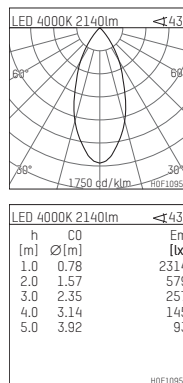

## 108 116 04 910 R | white

complx.150 | rim  
ceiling recessed luminaire  
LED | 28 W 4000 K

- ceiling recessed luminaire complx.150 rim
- with a rim projecting over the ceiling
- for installation into suspended ceilings
- with LED 3150 lm
- colour temperature: 4000 K
- colour rendering index: CRI >80
- L90 / B10 (50.000h)
- SDCM < 2
- net luminous flux: 2140 lm
- total load: 28 W
- luminous efficacy: 76,4 lm/W
- rotationsymmetrical light distribution, flood
- safety cable for reflector module
- darklight reflector of aluminium, mirror finish anodised
- cut of angle: 40 °
- UGR: 15
- with external LED power unit, electronic, 220-240 V, 0/50/60 Hz
- power supply: supply cord with plug connection 2x5x2,5 mm², length: 360 mm
- housing of die cast aluminium
- recessing ring of die cast aluminium
- height: 175 mm
- diameter: 180 mm, recessing diameter: 170 mm
- recessing depth: 180 mm, ceiling thickness: 1-35 mm
- rotatable 360°, fixable setting
- weight: 1,23 kg
- protection rating: IP20
- protection class I
- 5 years Hoffmeister warranty
- Made in Germany
- certificates: manufactured according to DIN VDE 0711 / EN 60598, CE
- colour: white (RAL9016)
- 108 116 04 910 R