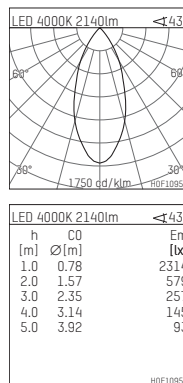

## 108 116 04 910 SD | white

complx.150 | insider  
ceiling recessed luminaire  
LED | 28 W 4000 K

- ceiling recessed luminaire complx.150 insider
- with ceiling-flush recessing ring
- for plastering into plasterboard ceilings
- with LED 3150 lm
- colour temperature: 4000 K
- colour rendering index: CRI >80
- L90 / B10 (50.000h)
- SDCM < 2
- net luminous flux: 2140 lm
- total load: 28 W
- luminous efficacy: 76,4 lm/W
- rotationsymmetrical light distribution, flood
- safety cable for reflector module
- darklight reflector of aluminium, mirror finish anodised
- cut of angle: 40 °
- UGR: 15
- with external LED power unit, electronic (DALI), 220-240 V, 0/50/60 Hz
- amplitude dimming
- dimming range: 100-1 %
- power supply: supply cord with plug connection 2x5x2,5 mm², length: 360 mm
- housing of die cast aluminium
- recessing ring of die cast aluminium
- height: 177 mm
- diameter: 153 mm, recessing diameter: 164 mm
- recessing depth: 182 mm, ceiling thickness: for 12.5/15/18/20/25 mm
- rotatable 360°, fixable setting
- weight: 1,2 kg
- protection rating: IP20
- protection class I
- 5 years Hoffmeister warranty
- Made in Germany
- certificates: manufactured according to DIN VDE 0711 / EN 60598, CE
- colour: white (RAL9016)
- 108 116 04 910 SD