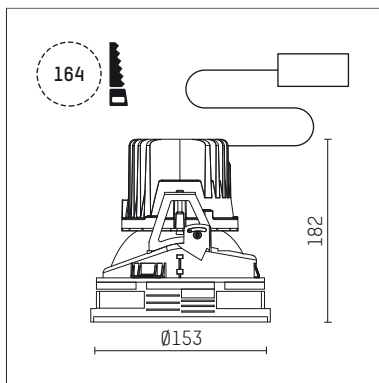

## 108 116 04 910 SD | white

complx.150 | insider  
ceiling recessed luminaire  
LED | 28 W 4000 K

- ceiling recessed luminaire complx.150 insider
- with ceiling-flush recessing ring
- for plastering into plasterboard ceilings
- with LED 3150 lm
- colour temperature: 4000 K
- colour rendering index: CRI >80
- L90 / B10 (50.000h)
- SDCM < 2
- net luminous flux: 2140 lm
- total load: 28 W
- luminous efficacy: 76,4 lm/W
- rotationsymmetrical light distribution, flood
- safety cable for reflector module
- darklight reflector of aluminium, mirror finish anodised
- cut of angle: 40 °
- UGR: 15
- with external LED power unit, electronic (DALI), 220-240 V, 0/50/60 Hz
- amplitude dimming
- dimming range: 100-1 %
- power supply: supply cord with plug connection 2x5x2,5 mm², length: 360 mm
- housing of die cast aluminium
- recessing ring of die cast aluminium
- height: 177 mm
- diameter: 153 mm, recessing diameter: 164 mm
- recessing depth: 182 mm, ceiling thickness: for 12.5/15/18/20/25 mm
- rotatable 360°, fixable setting
- weight: 1,2 kg
- protection rating: IP20
- protection class I
- 5 years Hoffmeister warranty
- Made in Germany
- certificates: manufactured according to DIN VDE 0711 / EN 60598, CE
- colour: white (RAL9016)
- 108 116 04 910 SD