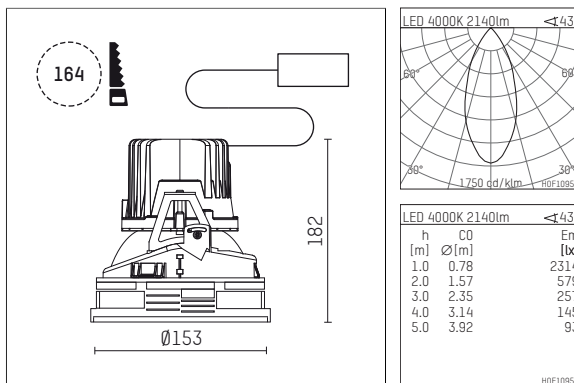

## 108 116 04 910 S | white

complx.150 | insider  
ceiling recessed luminaire  
LED | 28 W 4000 K

- ceiling recessed luminaire complx.150 insider
- with ceiling-flush recessing ring
- for plastering into plasterboard ceilings
- with LED 3150 lm
- colour temperature: 4000 K
- colour rendering index: CRI >80
- L90 / B10 (50.000h)
- SDCM < 2
- net luminous flux: 2140 lm
- total load: 28 W
- luminous efficacy: 76,4 lm/W
- rotationsymmetrical light distribution, flood
- safety cable for reflector module
- darklight reflector of aluminium, mirror finish anodised
- cut of angle:  $40^\circ$
- UGR: 15
- with external LED power unit, electronic, 220-240 V, 0/50/60 Hz
- power supply: supply cord with plug connection 2x5x2,5 mm<sup>2</sup>, length: 360 mm
- housing of die cast aluminium
- recessing ring of die cast aluminium
- height: 177 mm
- diameter: 153 mm, recessing diameter: 164 mm
- recessing depth: 182 mm, ceiling thickness: for 12.5/15/18/20/25 mm
- rotatable  $360^\circ$ , fixable setting
- weight: 1,2 kg
- protection rating: IP20
- protection class I
- 5 years Hoffmeister warranty
- Made in Germany
- certificates: manufactured according to DIN VDE 0711 / EN 60598, CE
- colour: white (RAL9016)
- 108 116 04 910 S