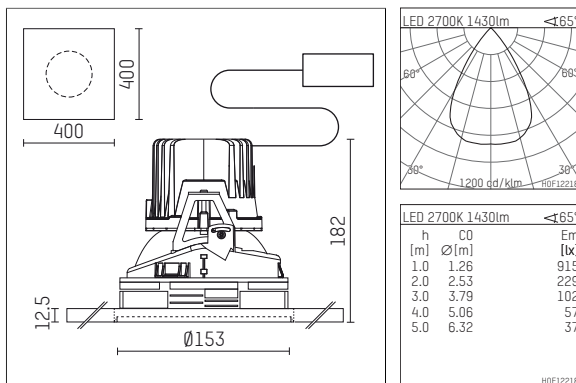

108 117 02 910 PD | white

complx.150 | insider
ceiling recessed luminaire
LED | 28 W 2700 K

- ceiling recessed luminaire complx.150 insider
- with plasterboard panel and integrated installation frame
- with LED 1850 lm
- colour temperature: 2700 K
- colour rendering index: CRI >90
- L90 / B10 (50.000h)
- SDCM < 3
- net luminous flux: 1430 lm
- total load: 28 W
- luminous efficacy: 51,1 lm/W
- rotationsymmetrical light distribution, wide flood
- safety cable for reflector module
- darklight reflector of aluminium, mirror finish anodised
- cut of angle: 40 °
- UGR: 15
- with external LED power unit, electronic (DALI), 220-240 V, 0/50/60 Hz
- amplitude dimming
- dimming range: 100-1 %
- power supply: supply cord with plug connection 2x5x2,5 mm², length: 360 mm
- housing of die cast aluminium
- recessing ring of die cast aluminium
- length: 400 mm, width: 400 mm, height: 177 mm
- diameter: 153 mm
- recessing depth: 182 mm, ceiling thickness: 12.5 mm
- rotatable 360°, fixable setting
- weight: 3,2 kg
- protection rating: IP20
- protection class I
- 5 years Hoffmeister warranty
- Made in Germany
- certificates: manufactured according to DIN VDE 0711 / EN 60598, CE
- colour: white (RAL9016)
- 108 117 02 910 PD
