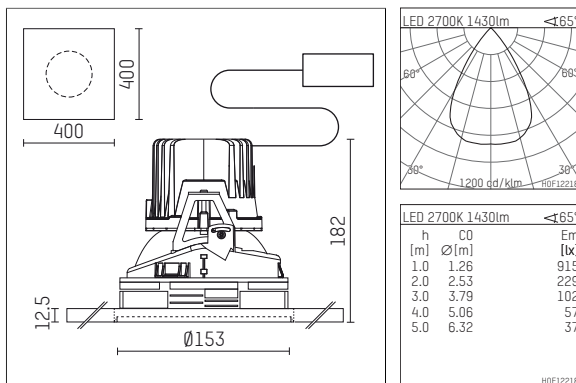

108 117 02 910 P | white

complx.150 | insider
ceiling recessed luminaire
LED | 28 W 2700 K

- ceiling recessed luminaire complx.150 insider
- with plasterboard panel and integrated installation frame
- with LED 1850 lm
- colour temperature: 2700 K
- colour rendering index: CRI >90
- L90 / B10 (50.000h)
- SDCM < 3
- net luminous flux: 1430 lm
- total load: 28 W
- luminous efficacy: 51,1 lm/W
- rotationsymmetrical light distribution, wide flood
- safety cable for reflector module
- darklight reflector of aluminium, mirror finish anodised
- cut of angle: 40 °
- UGR: 15
- with external LED power unit, electronic, 220-240 V, 0/50/60 Hz
- power supply: supply cord with plug connection 2x5x2,5 mm², length: 360 mm
- housing of die cast aluminium
- recessing ring of die cast aluminium
- length: 400 mm, width: 400 mm, height: 177 mm
- diameter: 153 mm
- recessing depth: 182 mm, ceiling thickness: 12.5 mm
- rotatable 360°, fixable setting
- weight: 0 kg
- protection rating: IP20
- protection class I
- 5 years Hoffmeister warranty
- Made in Germany
- certificates: manufactured according to DIN VDE 0711 / EN 60598, CE
- colour: white (RAL9016)
- 108 117 02 910 P