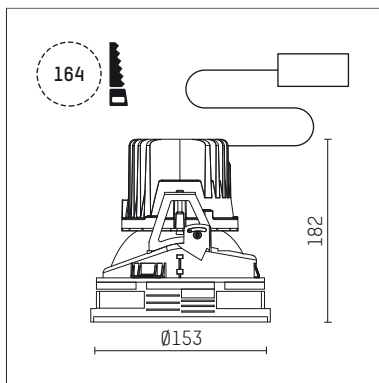

## 108 117 02 910 SD | white

complx.150 | insider  
ceiling recessed luminaire  
LED | 28 W 2700 K

- ceiling recessed luminaire complx.150 insider
- with ceiling-flush recessing ring
- for plastering into plasterboard ceilings
- with LED 1850 lm
- colour temperature: 2700 K
- colour rendering index: CRI >90
- L90 / B10 (50.000h)
- SDCM < 3
- net luminous flux: 1430 lm
- total load: 28 W
- luminous efficacy: 51,1 lm/W
- rotationsymmetrical light distribution, wide flood
- safety cable for reflector module
- darklight reflector of aluminium, mirror finish anodised
- cut of angle: 40 °
- UGR: 15
- with external LED power unit, electronic (DALI), 220-240 V, 0/50/60 Hz
- amplitude dimming
- dimming range: 100-1 %
- power supply: supply cord with plug connection 2x5x2,5 mm², length: 360 mm
- housing of die cast aluminium
- recessing ring of die cast aluminium
- height: 177 mm
- diameter: 153 mm, recessing diameter: 164 mm
- recessing depth: 182 mm, ceiling thickness: for 12.5/15/18/20/25 mm
- rotatable 360°, fixable setting
- weight: 0 kg
- protection rating: IP20
- protection class I
- 5 years Hoffmeister warranty
- Made in Germany
- certificates: manufactured according to DIN VDE 0711 / EN 60598, CE
- colour: white (RAL9016)
- 108 117 02 910 SD