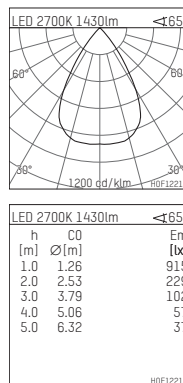

## 108 117 02 910 SD | white

complx.150 | insider  
ceiling recessed luminaire  
LED | 28 W 2700 K

- ceiling recessed luminaire complx.150 insider
- with ceiling-flush recessing ring
- for plastering into plasterboard ceilings
- with LED 1850 lm
- colour temperature: 2700 K
- colour rendering index: CRI >90
- L90 / B10 (50.000h)
- SDCM < 3
- net luminous flux: 1430 lm
- total load: 28 W
- luminous efficacy: 51,1 lm/W
- rotationsymmetrical light distribution, wide flood
- safety cable for reflector module
- darklight reflector of aluminium, mirror finish anodised
- cut of angle: 40 °
- UGR: 15
- with external LED power unit, electronic (DALI), 220-240 V, 0/50/60 Hz
- amplitude dimming
- dimming range: 100-1 %
- power supply: supply cord with plug connection 2x5x2,5 mm², length: 360 mm
- housing of die cast aluminium
- recessing ring of die cast aluminium
- height: 177 mm
- diameter: 153 mm, recessing diameter: 164 mm
- recessing depth: 182 mm, ceiling thickness: for 12.5/15/18/20/25 mm
- rotatable 360°, fixable setting
- weight: 0 kg
- protection rating: IP20
- protection class I
- 5 years Hoffmeister warranty
- Made in Germany
- certificates: manufactured according to DIN VDE 0711 / EN 60598, CE
- colour: white (RAL9016)
- 108 117 02 910 SD