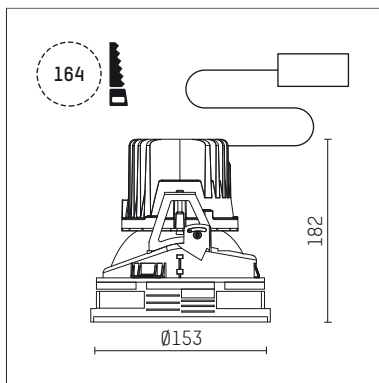

108 117 02 910 S | white

complx.150 | insider
ceiling recessed luminaire
LED | 28 W 2700 K

- ceiling recessed luminaire complx.150 insider
- with ceiling-flush recessing ring
- for plastering into plasterboard ceilings
- with LED 1850 lm
- colour temperature: 2700 K
- colour rendering index: CRI >90
- L90 / B10 (50.000h)
- SDCM < 3
- net luminous flux: 1430 lm
- total load: 28 W
- luminous efficacy: 51,1 lm/W
- rotationsymmetrical light distribution, wide flood
- safety cable for reflector module
- darklight reflector of aluminium, mirror finish anodised
- cut of angle: 40 °
- UGR: 15
- with external LED power unit, electronic, 220-240 V, 0/50/60 Hz
- power supply: supply cord with plug connection 2x5x2,5 mm², length: 360 mm
- housing of die cast aluminium
- recessing ring of die cast aluminium
- height: 177 mm
- diameter: 153 mm, recessing diameter: 164 mm
- recessing depth: 182 mm, ceiling thickness: for 12.5/15/18/20/25 mm
- rotatable 360°, fixable setting
- weight: 0 kg
- protection rating: IP20
- protection class I
- 5 years Hoffmeister warranty
- Made in Germany
- certificates: manufactured according to DIN VDE 0711 / EN 60598, CE
- colour: white (RAL9016)
- 108 117 02 910 S