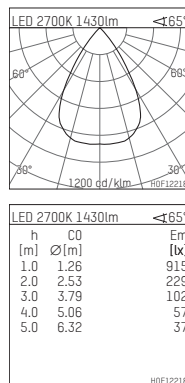

108 117 02 910 S | white

complx.150 | insider
ceiling recessed luminaire
LED | 28 W 2700 K

- ceiling recessed luminaire complx.150 insider
- with ceiling-flush recessing ring
- for plastering into plasterboard ceilings
- with LED 1850 lm
- colour temperature: 2700 K
- colour rendering index: CRI >90
- L90 / B10 (50.000h)
- SDCM < 3
- net luminous flux: 1430 lm
- total load: 28 W
- luminous efficacy: 51,1 lm/W
- rotationsymmetrical light distribution, wide flood
- safety cable for reflector module
- darklight reflector of aluminium, mirror finish anodised
- cut of angle: 40 °
- UGR: 15
- with external LED power unit, electronic, 220-240 V, 0/50/60 Hz
- power supply: supply cord with plug connection 2x5x2,5 mm², length: 360 mm
- housing of die cast aluminium
- recessing ring of die cast aluminium
- height: 177 mm
- diameter: 153 mm, recessing diameter: 164 mm
- recessing depth: 182 mm, ceiling thickness: for 12.5/15/18/20/25 mm
- rotatable 360°, fixable setting
- weight: 0 kg
- protection rating: IP20
- protection class I
- 5 years Hoffmeister warranty
- Made in Germany
- certificates: manufactured according to DIN VDE 0711 / EN 60598, CE
- colour: white (RAL9016)
- 108 117 02 910 S