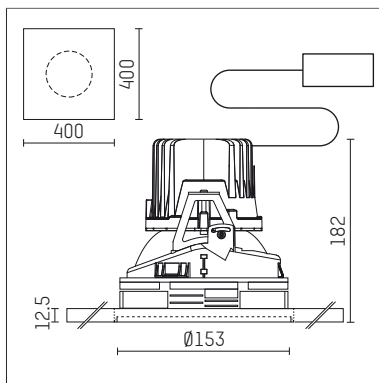

108 117 03 910 PD | white

complx.150 | insider
ceiling recessed luminaire
LED | 28 W 3000 K

- ceiling recessed luminaire complx.150 insider
- with plasterboard panel and integrated installation frame
- with LED 2400 lm
- colour temperature: 3000 K
- colour rendering index: CRI 90
- L90 / B10 (50.000h)
- SDCM < 2
- net luminous flux: 1630 lm
- total load: 28 W
- luminous efficacy: 58,2 lm/W
- rotationsymmetrical light distribution, wide flood
- safety cable for reflector module
- darklight reflector of aluminium, mirror finish anodised
- cut of angle: 40 °
- UGR: 16
- with external LED power unit, electronic (DALI), 220-240 V, 0/50/60 Hz
- amplitude dimming
- dimming range: 100-1 %
- power supply: supply cord with plug connection 2x5x2,5 mm², length: 360 mm
- housing of die cast aluminium
- recessing ring of die cast aluminium
- length: 400 mm, width: 400 mm, height: 177 mm
- diameter: 153 mm
- recessing depth: 182 mm, ceiling thickness: 12.5 mm
- rotatable 360°, fixable setting
- weight: 3,2 kg
- protection rating: IP20
- protection class I
- 5 years Hoffmeister warranty
- Made in Germany
- certificates: manufactured according to DIN VDE 0711 / EN 60598, CE
- colour: white (RAL9016)
- 108 117 03 910 PD
