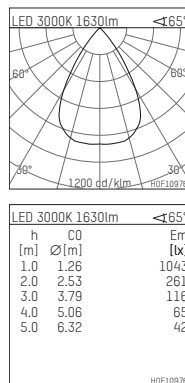

108 117 03 910 PD | white

complx.150 | insider
ceiling recessed luminaire
LED | 28 W 3000 K

- ceiling recessed luminaire complx.150 insider
- with plasterboard panel and integrated installation frame
- with LED 2400 lm
- colour temperature: 3000 K
- colour rendering index: CRI 90
- L90 / B10 (50.000h)
- SDCM < 2
- net luminous flux: 1630 lm
- total load: 28 W
- luminous efficacy: 58,2 lm/W
- rotationsymmetrical light distribution, wide flood
- safety cable for reflector module
- darklight reflector of aluminium, mirror finish anodised
- cut of angle: 40 °
- UGR: 16
- with external LED power unit, electronic (DALI), 220-240 V, 0/50/60 Hz
- amplitude dimming
- dimming range: 100-1 %
- power supply: supply cord with plug connection 2x5x2,5 mm², length: 360 mm
- housing of die cast aluminium
- recessing ring of die cast aluminium
- length: 400 mm, width: 400 mm, height: 177 mm
- diameter: 153 mm
- recessing depth: 182 mm, ceiling thickness: 12.5 mm
- rotatable 360°, fixable setting
- weight: 3,2 kg
- protection rating: IP20
- protection class I
- 5 years Hoffmeister warranty
- Made in Germany
- certificates: manufactured according to DIN VDE 0711 / EN 60598, CE
- colour: white (RAL9016)
- 108 117 03 910 PD
