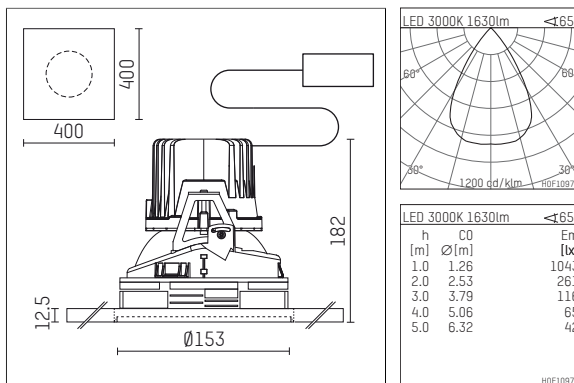

108 117 03 910 P | white

complx.150 | insider
ceiling recessed luminaire
LED | 28 W 3000 K

- ceiling recessed luminaire complx.150 insider
- with plasterboard panel and integrated installation frame
- with LED 2400 lm
- colour temperature: 3000 K
- colour rendering index: CRI 90
- L90 / B10 (50.000h)
- SDCM < 2
- net luminous flux: 1630 lm
- total load: 28 W
- luminous efficacy: 58,2 lm/W
- rotationsymmetrical light distribution, wide flood
- safety cable for reflector module
- darklight reflector of aluminium, mirror finish anodised
- cut of angle: 40 °
- UGR: 16
- with external LED power unit, electronic, 220-240 V, 0/50/60 Hz
- power supply: supply cord with plug connection 2x5x2,5 mm², length: 360 mm
- housing of die cast aluminium
- recessing ring of die cast aluminium
- length: 400 mm, width: 400 mm, height: 177 mm
- diameter: 153 mm
- recessing depth: 182 mm, ceiling thickness: 12.5 mm
- rotatable 360°, fixable setting
- weight: 3,1 kg
- protection rating: IP20
- protection class I
- 5 years Hoffmeister warranty
- Made in Germany
- certificates: manufactured according to DIN VDE 0711 / EN 60598, CE
- colour: white (RAL9016)
- 108 117 03 910 P