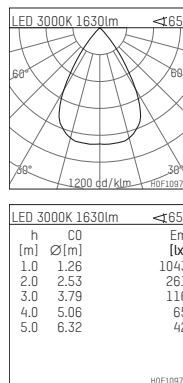

## 108 117 03 910 RD | white

complx.150 | rim  
ceiling recessed luminaire  
LED | 28 W 3000 K

- ceiling recessed luminaire complx.150 rim
- with a rim projecting over the ceiling
- for installation into suspended ceilings
- with LED 2400 lm
- colour temperature: 3000 K
- colour rendering index: CRI 90
- L90 / B10 (50.000h)
- SDCM < 2
- net luminous flux: 1630 lm
- total load: 28 W
- luminous efficacy: 58,2 lm/W
- rotationsymmetrical light distribution, wide flood
- safety cable for reflector module
- darklight reflector of aluminium, mirror finish anodised
- cut of angle: 40 °
- UGR: 16
- with external LED power unit, electronic (DALI), 220-240 V, 0/50/60 Hz
- amplitude dimming
- dimming range: 100-1 %
- power supply: supply cord with plug connection 2x5x2,5 mm², length: 360 mm
- housing of die cast aluminium
- recessing ring of die cast aluminium
- height: 175 mm
- diameter: 180 mm, recessing diameter: 170 mm
- recessing depth: 180 mm, ceiling thickness: 1-35 mm
- rotatable 360°, fixable setting
- weight: 1,23 kg
- protection rating: IP20
- protection class I
- 5 years Hoffmeister warranty
- Made in Germany
- certificates: manufactured according to DIN VDE 0711 / EN 60598, CE
- colour: white (RAL9016)
- 108 117 03 910 RD