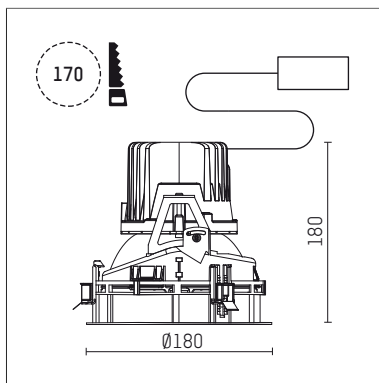

## 108 117 03 910 RD | white

complx.150 | rim  
ceiling recessed luminaire  
LED | 28 W 3000 K

- ceiling recessed luminaire complx.150 rim
- with a rim projecting over the ceiling
- for installation into suspended ceilings
- with LED 2400 lm
- colour temperature: 3000 K
- colour rendering index: CRI 90
- L90 / B10 (50.000h)
- SDCM < 2
- net luminous flux: 1630 lm
- total load: 28 W
- luminous efficacy: 58,2 lm/W
- rotationsymmetrical light distribution, wide flood
- safety cable for reflector module
- darklight reflector of aluminium, mirror finish anodised
- cut of angle: 40 °
- UGR: 16
- with external LED power unit, electronic (DALI), 220-240 V, 0/50/60 Hz
- amplitude dimming
- dimming range: 100-1 %
- power supply: supply cord with plug connection 2x5x2,5 mm², length: 360 mm
- housing of die cast aluminium
- recessing ring of die cast aluminium
- height: 175 mm
- diameter: 180 mm, recessing diameter: 170 mm
- recessing depth: 180 mm, ceiling thickness: 1-35 mm
- rotatable 360°, fixable setting
- weight: 1,23 kg
- protection rating: IP20
- protection class I
- 5 years Hoffmeister warranty
- Made in Germany
- certificates: manufactured according to DIN VDE 0711 / EN 60598, CE
- colour: white (RAL9016)
- 108 117 03 910 RD