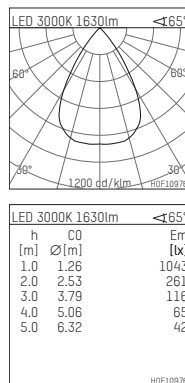

## 108 117 03 910 R | white

complx.150 | rim  
ceiling recessed luminaire  
LED | 28 W 3000 K

- ceiling recessed luminaire complx.150 rim
- with a rim projecting over the ceiling
- for installation into suspended ceilings
- with LED 2400 lm
- colour temperature: 3000 K
- colour rendering index: CRI 90
- L90 / B10 (50.000h)
- SDCM < 2
- net luminous flux: 1630 lm
- total load: 28 W
- luminous efficacy: 58,2 lm/W
- rotationsymmetrical light distribution, wide flood
- safety cable for reflector module
- darklight reflector of aluminium, mirror finish anodised
- cut of angle: 40 °
- UGR: 16
- with external LED power unit, electronic, 220-240 V, 0/50/60 Hz
- power supply: supply cord with plug connection 2x5x2,5 mm², length: 360 mm
- housing of die cast aluminium
- recessing ring of die cast aluminium
- height: 175 mm
- diameter: 180 mm, recessing diameter: 170 mm
- recessing depth: 180 mm, ceiling thickness: 1-35 mm
- rotatable 360°, fixable setting
- weight: 1,23 kg
- protection rating: IP20
- protection class I
- 5 years Hoffmeister warranty
- Made in Germany
- certificates: manufactured according to DIN VDE 0711 / EN 60598, CE
- colour: white (RAL9016)
- 108 117 03 910 R