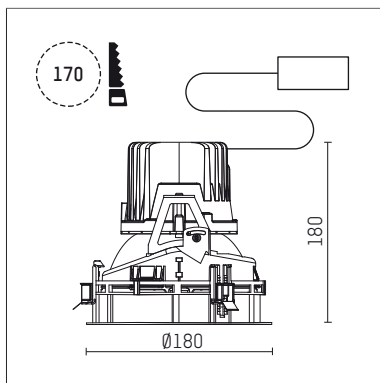

## 108 117 03 910 R | white

complx.150 | rim  
ceiling recessed luminaire  
LED | 28 W 3000 K

- ceiling recessed luminaire complx.150 rim
- with a rim projecting over the ceiling
- for installation into suspended ceilings
- with LED 2400 lm
- colour temperature: 3000 K
- colour rendering index: CRI 90
- L90 / B10 (50.000h)
- SDCM < 2
- net luminous flux: 1630 lm
- total load: 28 W
- luminous efficacy: 58,2 lm/W
- rotationsymmetrical light distribution, wide flood
- safety cable for reflector module
- darklight reflector of aluminium, mirror finish anodised
- cut of angle: 40 °
- UGR: 16
- with external LED power unit, electronic, 220-240 V, 0/50/60 Hz
- power supply: supply cord with plug connection 2x5x2,5 mm², length: 360 mm
- housing of die cast aluminium
- recessing ring of die cast aluminium
- height: 175 mm
- diameter: 180 mm, recessing diameter: 170 mm
- recessing depth: 180 mm, ceiling thickness: 1-35 mm
- rotatable 360°, fixable setting
- weight: 1,23 kg
- protection rating: IP20
- protection class I
- 5 years Hoffmeister warranty
- Made in Germany
- certificates: manufactured according to DIN VDE 0711 / EN 60598, CE
- colour: white (RAL9016)
- 108 117 03 910 R