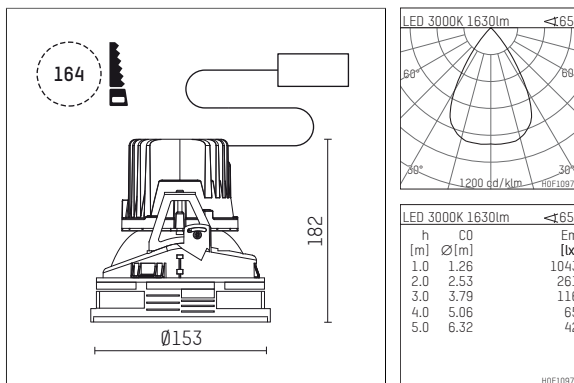

## 108 117 03 910 SD | white

complx.150 | insider  
ceiling recessed luminaire  
LED | 28 W 3000 K

- ceiling recessed luminaire complx.150 insider
- with ceiling-flush recessing ring
- for plastering into plasterboard ceilings
- with LED 2400 lm
- colour temperature: 3000 K
- colour rendering index: CRI 90
- L90 / B10 (50.000h)
- SDCM < 2
- net luminous flux: 1630 lm
- total load: 28 W
- luminous efficacy: 58,2 lm/W
- rotationsymmetrical light distribution, wide flood
- safety cable for reflector module
- darklight reflector of aluminium, mirror finish anodised
- cut of angle: 40 °
- UGR: 16
- with external LED power unit, electronic (DALI), 220-240 V, 0/50/60 Hz
- amplitude dimming
- dimming range: 100-1 %
- power supply: supply cord with plug connection 2x5x2,5 mm², length: 360 mm
- housing of die cast aluminium
- recessing ring of die cast aluminium
- height: 177 mm
- diameter: 153 mm, recessing diameter: 164 mm
- recessing depth: 182 mm, ceiling thickness: for 12.5/15/18/20/25 mm
- rotatable 360°, fixable setting
- weight: 1,2 kg
- protection rating: IP20
- protection class I
- 5 years Hoffmeister warranty
- Made in Germany
- certificates: manufactured according to DIN VDE 0711 / EN 60598, CE
- colour: white (RAL9016)
- 108 117 03 910 SD