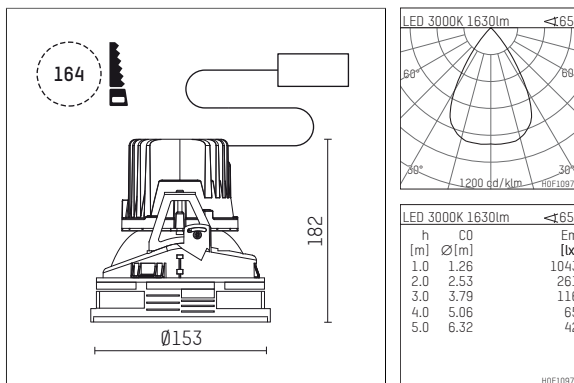

## 108 117 03 910 S | white

complx.150 | insider  
ceiling recessed luminaire  
LED | 28 W 3000 K

- ceiling recessed luminaire complx.150 insider
- with ceiling-flush recessing ring
- for plastering into plasterboard ceilings
- with LED 2400 lm
- colour temperature: 3000 K
- colour rendering index: CRI 90
- L90 / B10 (50.000h)
- SDCM < 2
- net luminous flux: 1630 lm
- total load: 28 W
- luminous efficacy: 58,2 lm/W
- rotationsymmetrical light distribution, wide flood
- safety cable for reflector module
- darklight reflector of aluminium, mirror finish anodised
- cut of angle: 40 °
- UGR: 16
- with external LED power unit, electronic, 220-240 V, 0/50/60 Hz
- power supply: supply cord with plug connection 2x5x2,5 mm², length: 360 mm
- housing of die cast aluminium
- recessing ring of die cast aluminium
- height: 177 mm
- diameter: 153 mm, recessing diameter: 164 mm
- recessing depth: 182 mm, ceiling thickness: for 12.5/15/18/20/25 mm
- rotatable 360°, fixable setting
- weight: 1,2 kg
- protection rating: IP20
- protection class I
- 5 years Hoffmeister warranty
- Made in Germany
- certificates: manufactured according to DIN VDE 0711 / EN 60598, CE
- colour: white (RAL9016)
- 108 117 03 910 S