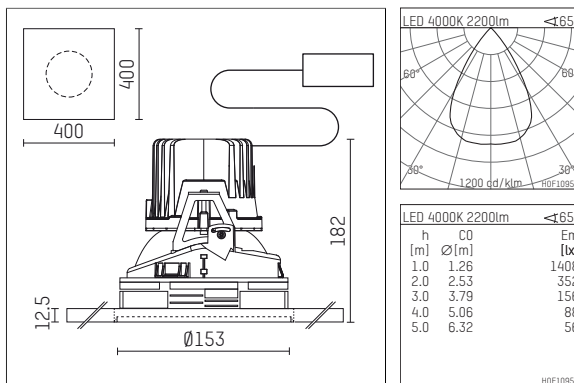

## 108 117 04 910 PD | white

complx.150 | insider  
ceiling recessed luminaire  
LED | 28 W 4000 K

- ceiling recessed luminaire complx.150 insider
- with plasterboard panel and integrated installation frame
- with LED 3150 lm
- colour temperature: 4000 K
- colour rendering index: CRI >80
- L90 / B10 (50.000h)
- SDCM < 2
- net luminous flux: 2200 lm
- total load: 28 W
- luminous efficacy: 78,6 lm/W
- rotationsymmetrical light distribution, wide flood
- safety cable for reflector module
- darklight reflector of aluminium, mirror finish anodised
- cut of angle: 40 °
- UGR: 17
- with external LED power unit, electronic (DALI), 220-240 V, 0/50/60 Hz
- amplitude dimming
- dimming range: 100-1 %
- power supply: supply cord with plug connection 2x5x2,5 mm², length: 360 mm
- housing of die cast aluminium
- recessing ring of die cast aluminium
- length: 400 mm, width: 400 mm, height: 177 mm
- diameter: 153 mm
- recessing depth: 182 mm, ceiling thickness: 12.5 mm
- rotatable 360°, fixable setting
- weight: 3,2 kg
- protection rating: IP20
- protection class I
- 5 years Hoffmeister warranty
- Made in Germany
- certificates: manufactured according to DIN VDE 0711 / EN 60598, CE
- colour: white (RAL9016)
- 108 117 04 910 PD