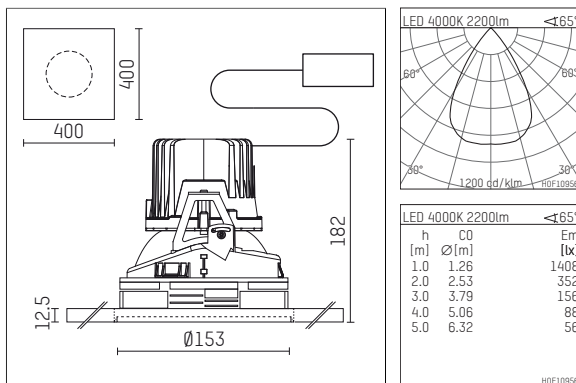

## 108 117 04 910 P | white

complx.150 | insider  
ceiling recessed luminaire  
LED | 28 W 4000 K

- ceiling recessed luminaire complx.150 insider
- with plasterboard panel and integrated installation frame
- with LED 3150 lm
- colour temperature: 4000 K
- colour rendering index: CRI >80
- L90 / B10 (50.000h)
- SDCM < 2
- net luminous flux: 2200 lm
- total load: 28 W
- luminous efficacy: 78,6 lm/W
- rotationsymmetrical light distribution, wide flood
- safety cable for reflector module
- darklight reflector of aluminium, mirror finish anodised
- cut of angle: 40 °
- UGR: 17
- with external LED power unit, electronic, 220-240 V, 0/50/60 Hz
- power supply: supply cord with plug connection 2x5x2,5 mm², length: 360 mm
- housing of die cast aluminium
- recessing ring of die cast aluminium
- length: 400 mm, width: 400 mm, height: 177 mm
- diameter: 153 mm
- recessing depth: 182 mm, ceiling thickness: 12.5 mm
- rotatable 360°, fixable setting
- weight: 3,1 kg
- protection rating: IP20
- protection class I
- 5 years Hoffmeister warranty
- Made in Germany
- certificates: manufactured according to DIN VDE 0711 / EN 60598, CE
- colour: white (RAL9016)
- 108 117 04 910 P